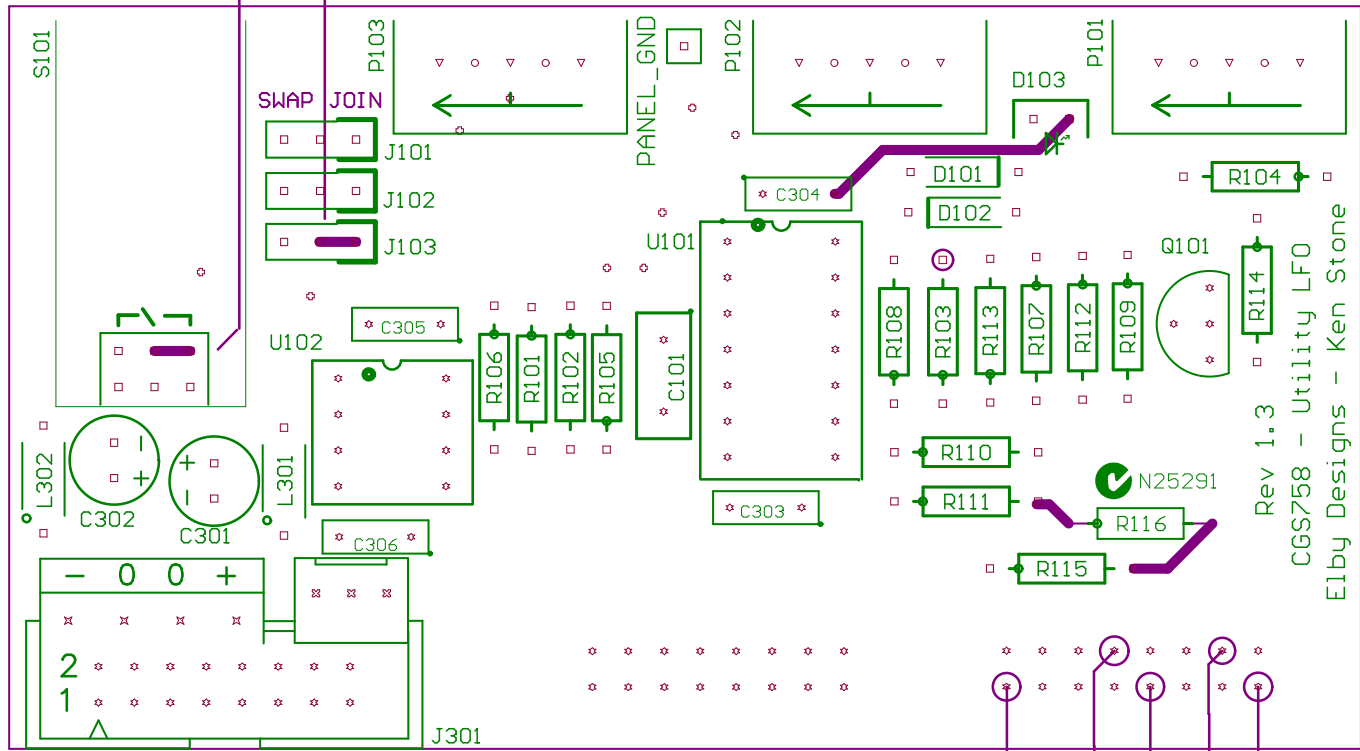

Fit wire links as shown

Connect CATHODE of D103 to C304 as shown

Fit R116 as shown

- (BROWN) - PULSE
- (RED) - TRI-SAW
- (ORANGE) - SQUARE
- (YELLOW) - MIX
- (BLACK) - COMMON - 0V