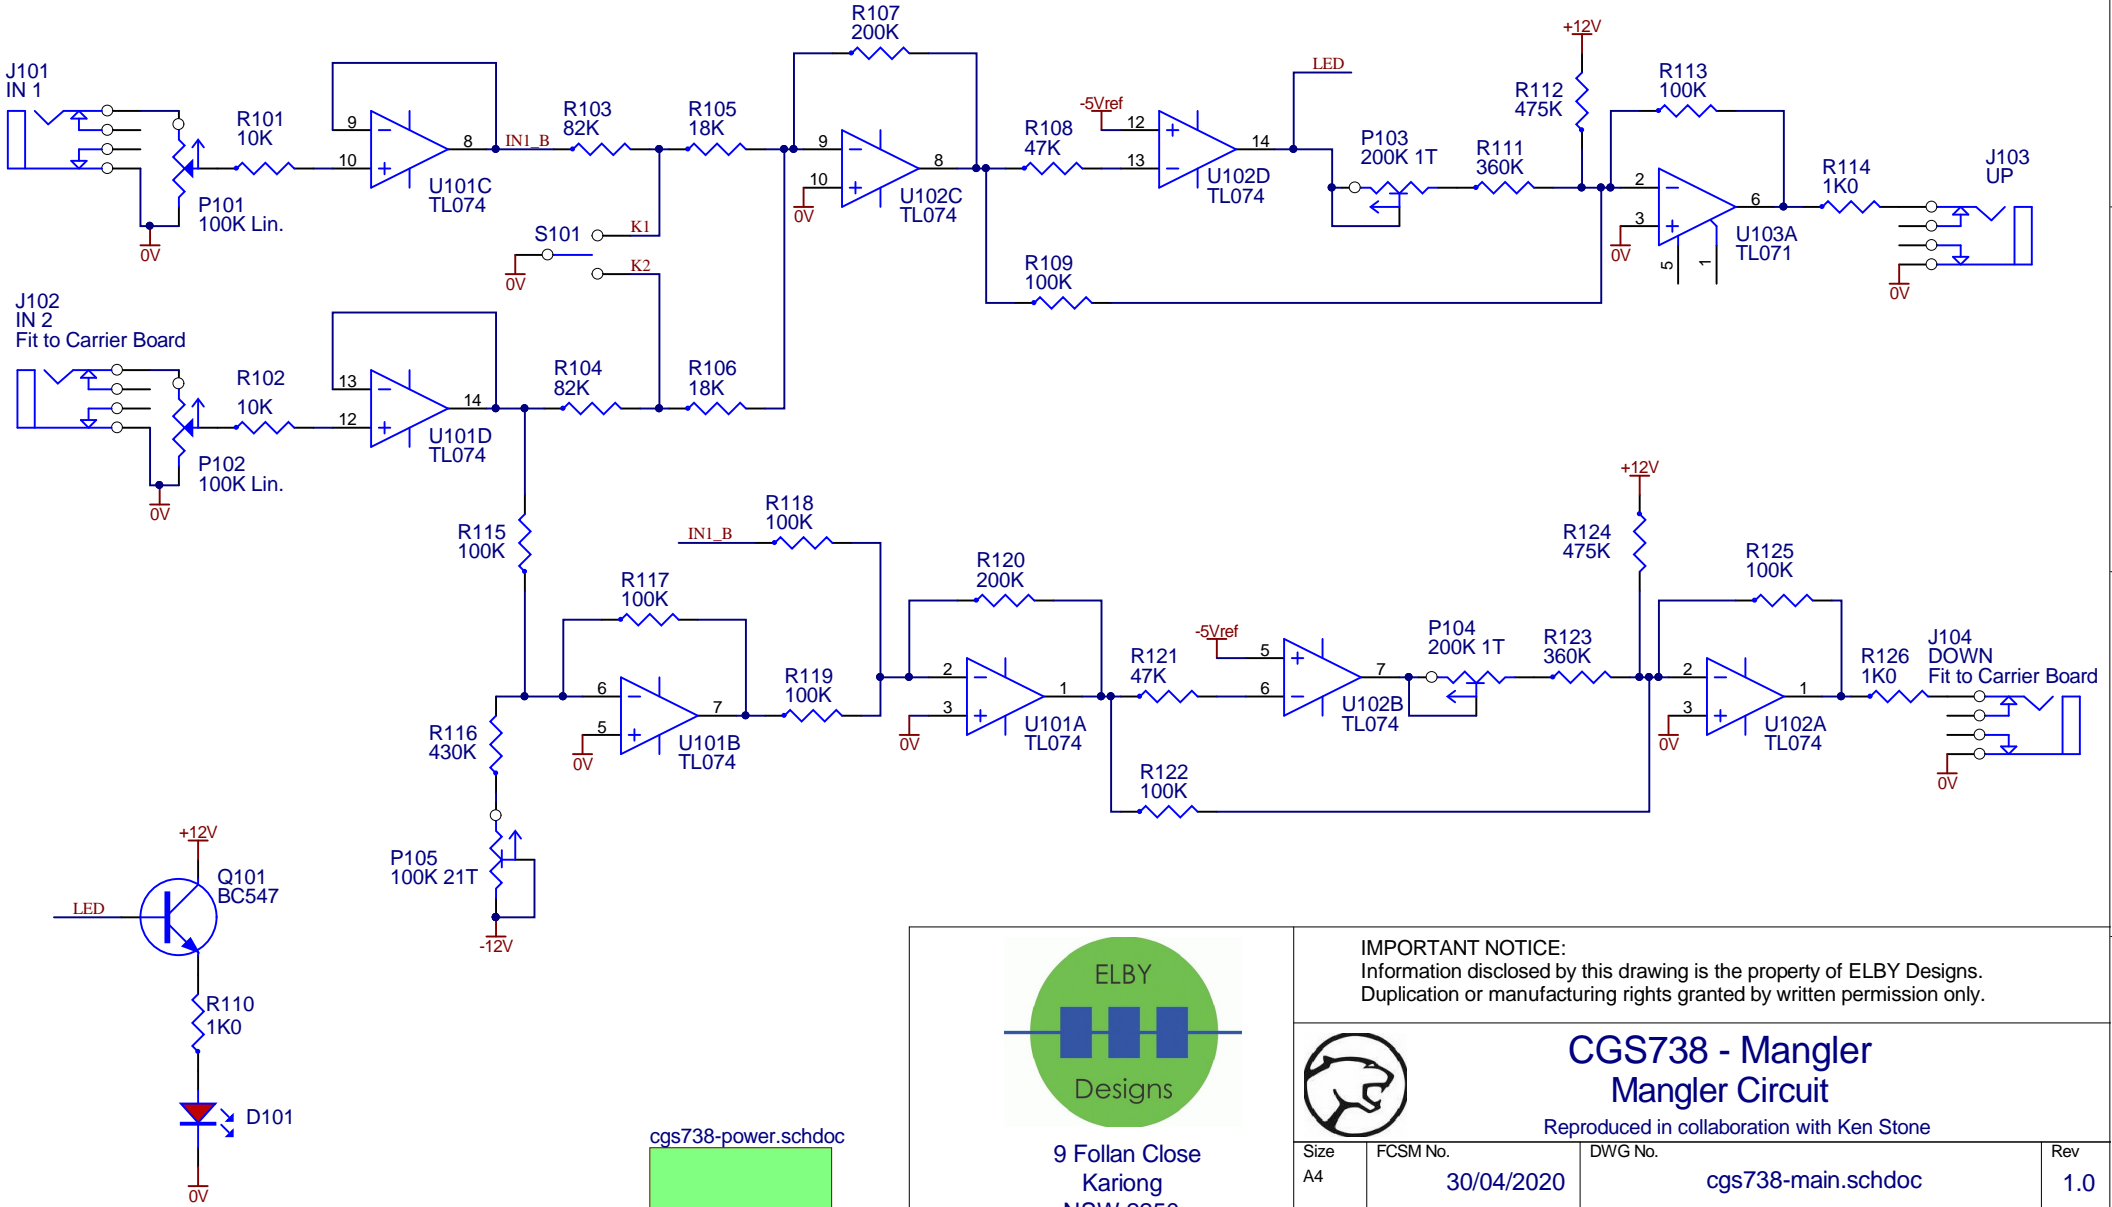

1

2

3

4

A

A

B

B

C

C

D

D

9 Follan Close
Kariang
NSW 2250
Australia

IMPORTANT NOTICE:
Information disclosed by this drawing is the property of ELBY Designs.
Duplication or manufacturing rights granted by written permission only.

CGS738 - Mangler Mangler Circuit

Reproduced in collaboration with Ken Stone

Size A4	FCSM No. 30/04/2020	DWG No. cgs738-main.schdoc	Rev 1.0
Scale	Laurie Biddulph		Sheet 1 of 2

cgs738-power.schdoc