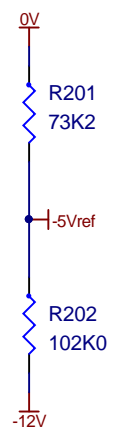

1

2

3

4

A

A

B

B

C

C

D

D

9 Follan Close
Kariang
NSW 2250
Australia

IMPORTANT NOTICE:
Information disclosed by this drawing is the property of ELBY Designs.
Duplication or manufacturing rights granted by written permission only.

CGS738 - Mangler Mangler Circuit

Reproduced in collaboration with Ken Stone

Size A4	FCSM No. 30/04/2020	DWG No. cgs738-main.schdoc	Rev 1.0
Scale	Laurie Biddulph		Sheet 1 of 2

cgs738-power.schdoc

9 Follan Close
Kariong
NSW 2250
Australia

Size A4	FCSM No. 30/04/2020	DWG No. cgs738-power.schdoc	Rev 1.0
Scale		Laurie Biddulph	Sheet 2 of 2