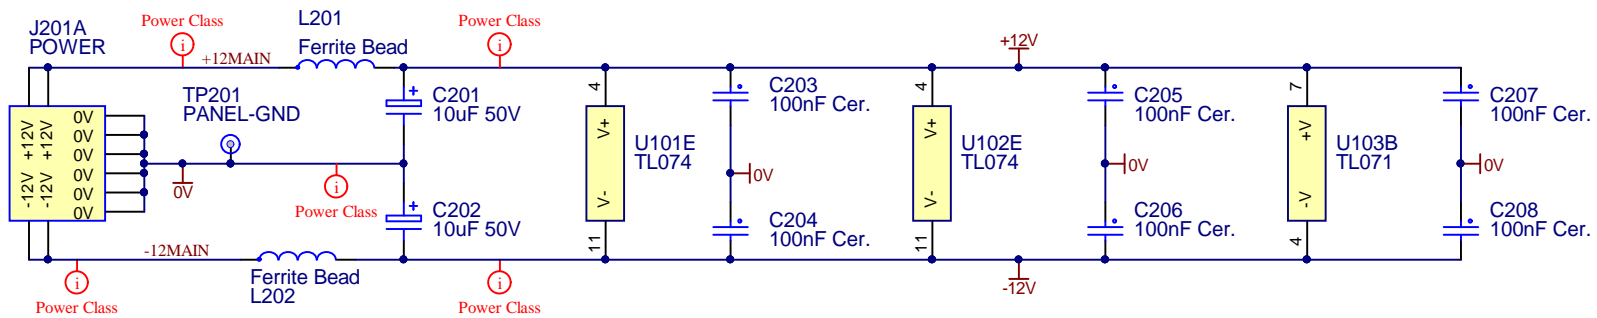

9 Follan Close
Kariong
NSW 2250
Australia

IMPORTANT NOTICE:
Information disclosed by this drawing is the property of ELBY Designs.
Duplication or manufacturing rights granted by written permission only.

**CGS738 - Mangler
Power Supply**

Reproduced in collaboration with Ken Stone

Size A4	FCSM No. 30/04/2020	DWG No. cgs738-power.schdoc	Rev 1.0
Scale		Laurie Biddulph	Sheet 2 of 2