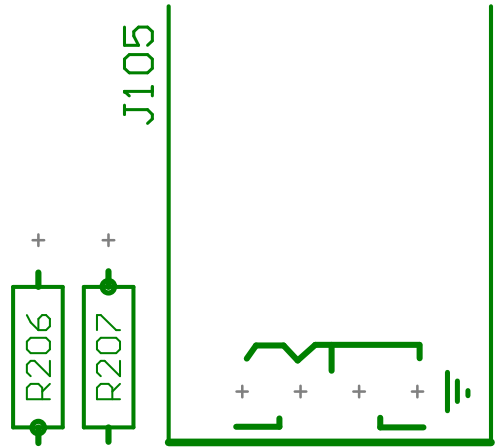

ES84 - PEAK & TROUGH
V0.5

ELBY DESIGNS
SERGE - KEN STONE

J205

PANEL GND

Column 1

Column 1