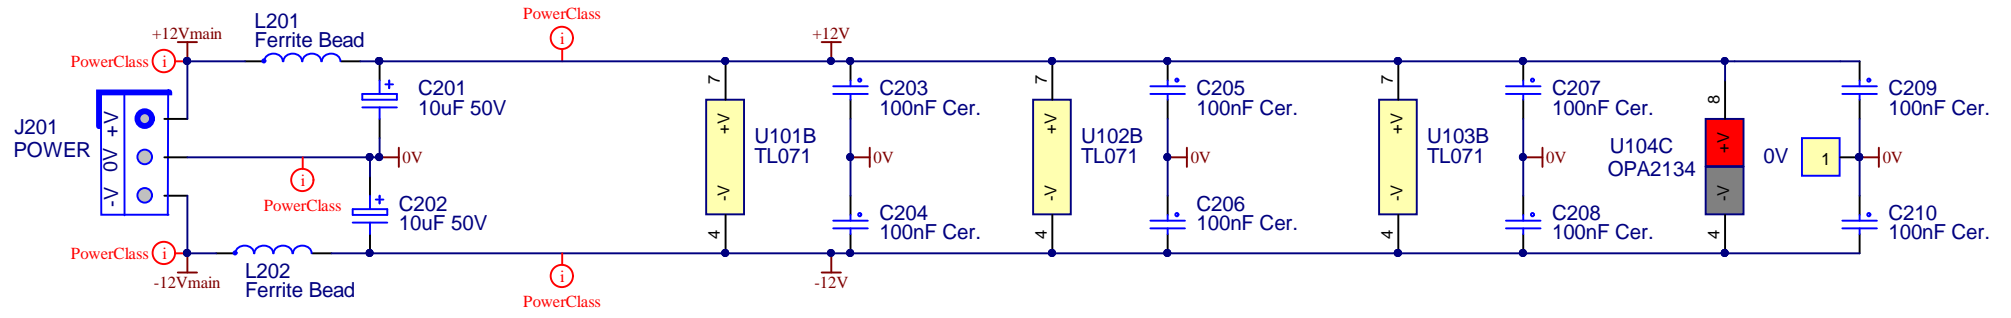

**CGS401 - Audio Mixer**  
**Mixer**

Size A4	FCSM No. 6/01/2022	DWG No. cgs401-mixer.schdoc	Rev V0.1
Scale	Laurie Biddulph		Sheet 1 of 2

RCM LOGO RoHS

3 Therese Street  
Bridport  
TAS 7262  
Australia

**IMPORTANT NOTICE:**  
Information disclosed by this drawing is the property of ELBY Designs.  
Duplication or manufacturing rights granted by written permission only.