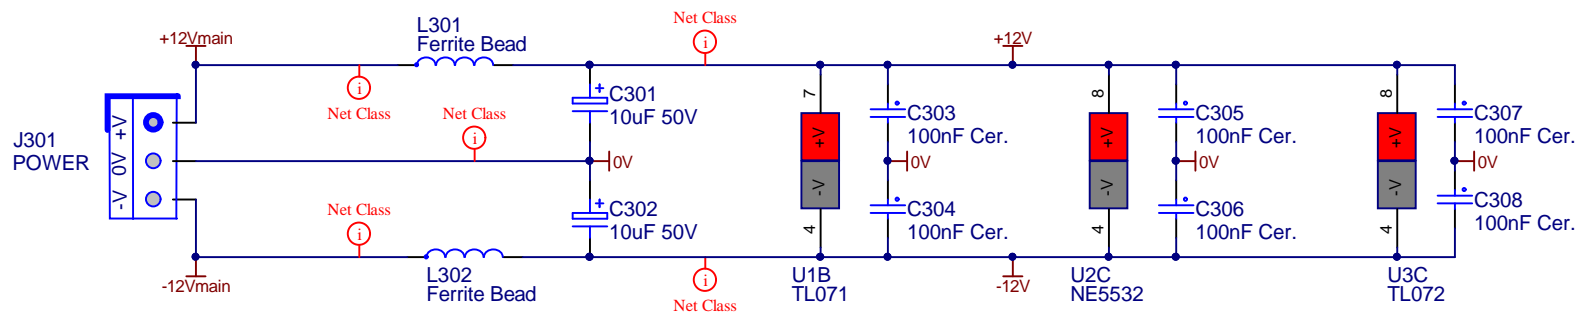

CGS367 - Active Ring Modulator

Active Ring Modulator

Size A4	FCSM No.	DWG No. cgs367.schdoc	Rev V2.0
Scale 17/09/2021	Laurie Biddulph		Sheet 1 of 2

1

2

3

4

LOGO-ELBY

CGS367 - Active Ring Modulator Power Supply

Size A4	FCSM No.	DWG No. cgs367-power.schdoc	Rev V2.0
Scale 17/09/2021	Laurie Biddulph		Sheet 2 of 2