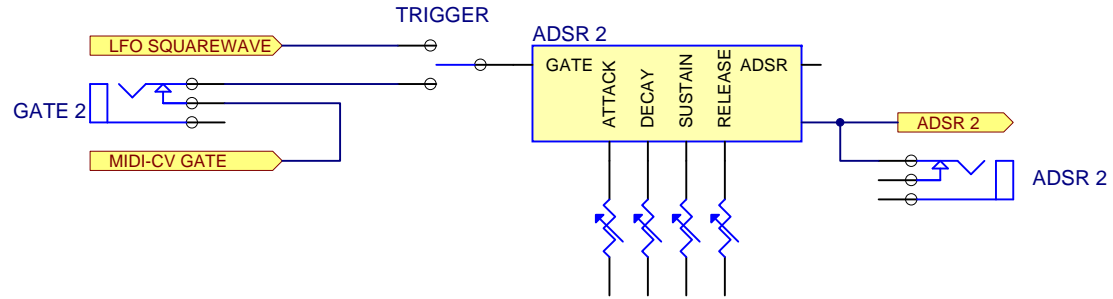

C

C

D

D

9 Follan Close
Kariang
NSW 2250
Australia

ASM1-Genie

ADSR Configuration

Size A4	FCSM No. 6/02/2007	DWG No. ASM1-Genie - adsr.SCHDOC	Rev 1
Scale		Laurie Biddulph	Sheet 1 of 6