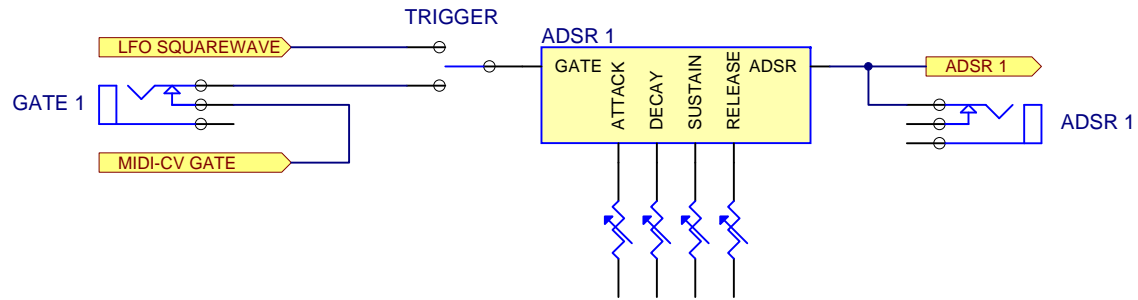

1

2

3

4

A

A

B

B

C

C

D

D

9 Follan Close
Kariang
NSW 2250
Australia

ASM1-Genie

ADSR Configuration

Size A4	FCSM No. 6/02/2007	DWG No. ASM1-Genie - adsr.SCHDOC	Rev 1
Scale		Laurie Biddulph	Sheet 1 of 6

1

2

3

4