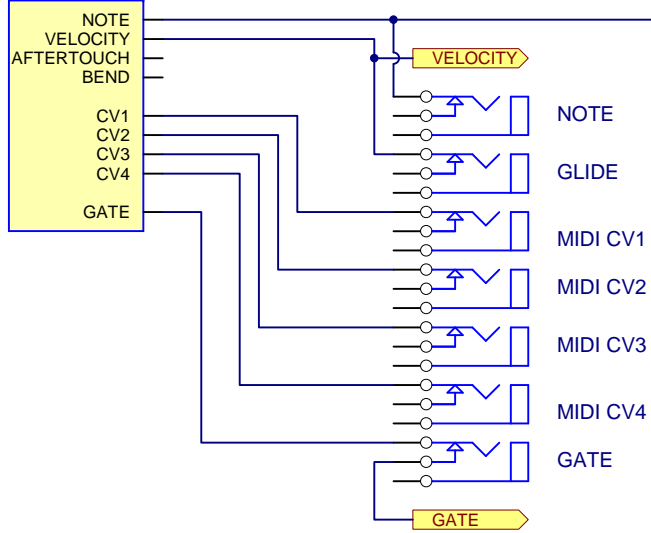

MIDI-CV

GLIDE

NOISE

LFO

9 Follan Close
Kariang
NSW 2250
Australia

ASM1-Genie

MIDI-CV, NOISE and LFO

Size A4	FCSM No. 6/02/2007	DWG No. ASM1-Genie - others.SCHDOC	Rev 1
Scale		Laurie Biddulph	Sheet 2 of 6