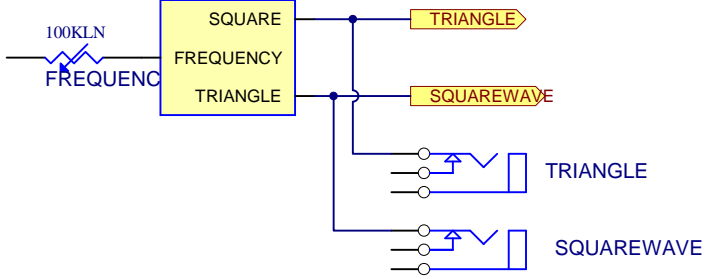

MIDI-CV

GLIDE

NOISE

LFO

9 Follan Close
Kariang
NSW 2250
Australia

ASM1-Genie

MIDI-CV, NOISE and LFO

Size A4	FCSM No. 6/02/2007	DWG No. ASM1-Genie - others.SCHDOC	Rev 1
Scale		Laurie Biddulph	Sheet 2 of 6