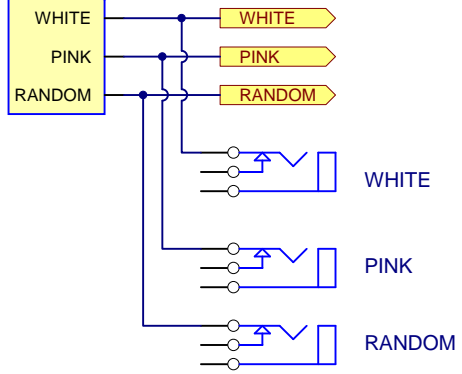

MIDI-CV

GLIDE

NOISE

LFO

9 Follan Close
Kariang
NSW 2250
Australia

ASM1-Genie

MIDI-CV, NOISE and LFO

Size A4	FCSM No. 6/02/2007	DWG No. ASM1-Genie - others.SCHDOC	Rev 1
Scale		Laurie Biddulph	Sheet 2 of 6