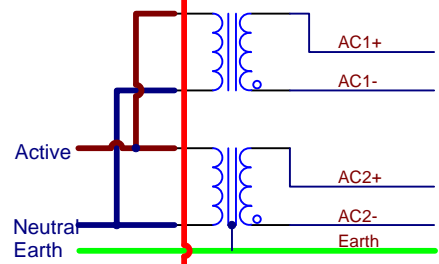

! LETHAL MAINS VOLTAGES !

Dual-winding Transformer

OR

2 x Single-winding Transformer

DPDT Panel-mount ON-OFF

Low-voltage (40VAC) ON/OFF switch option

9 Follan Close
Kariong
NSW 2250
Australia

Suggested Power Connections for the PSU-2