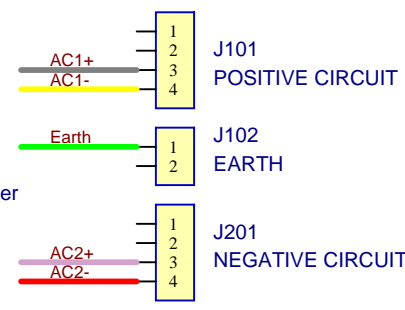

! LETHAL MAINS VOLTAGES !

Dual-winding Transformer

OR

2 x Single-winding Transformer

DPDT Panel-mount ON-OFF

Low-voltage (40VAC) ON/OFF switch option

9 Follan Close
Kariong
NSW 2250
Australia

Suggested Power Connections for the PSU-2

Size A4	FCSM No. 28/05/2007	DWG No. psu2-transformer.SCHDOC	Rev 1
Scale	Laurie Biddulph		Sheet 1 of 1