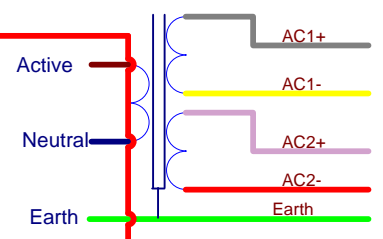

! LETHAL MAINS VOLTAGES !

Dual-winding Transformer

OR

2 x Single-winding Transformer

DPDT Panel-mount ON-OFF

Low-voltage (40VAC) ON/OFF switch option

9 Follan Close
Kariong
NSW 2250
Australia

Suggested Power Connections for the PSU-2