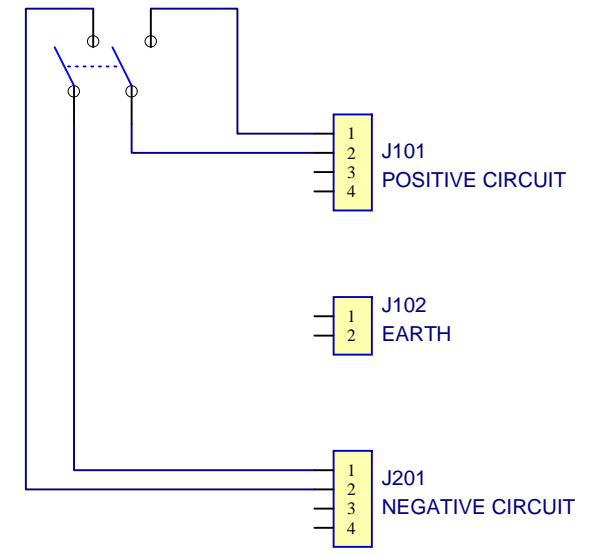

! LETHAL MAINS VOLTAGES !

Dual-winding Transformer

OR

2 x Single-winding Transformer

DPDT Panel-mount ON-OFF

Low-voltage (40VAC) ON/OFF switch option

9 Follan Close
Kariong
NSW 2250
Australia

Suggested Power Connections for the PSU-2

Size A4	FCSM No. 28/05/2007	DWG No. psu2-transformer.SCHDOC	Rev 1
Scale	Laurie Biddulph		Sheet 1 of 1