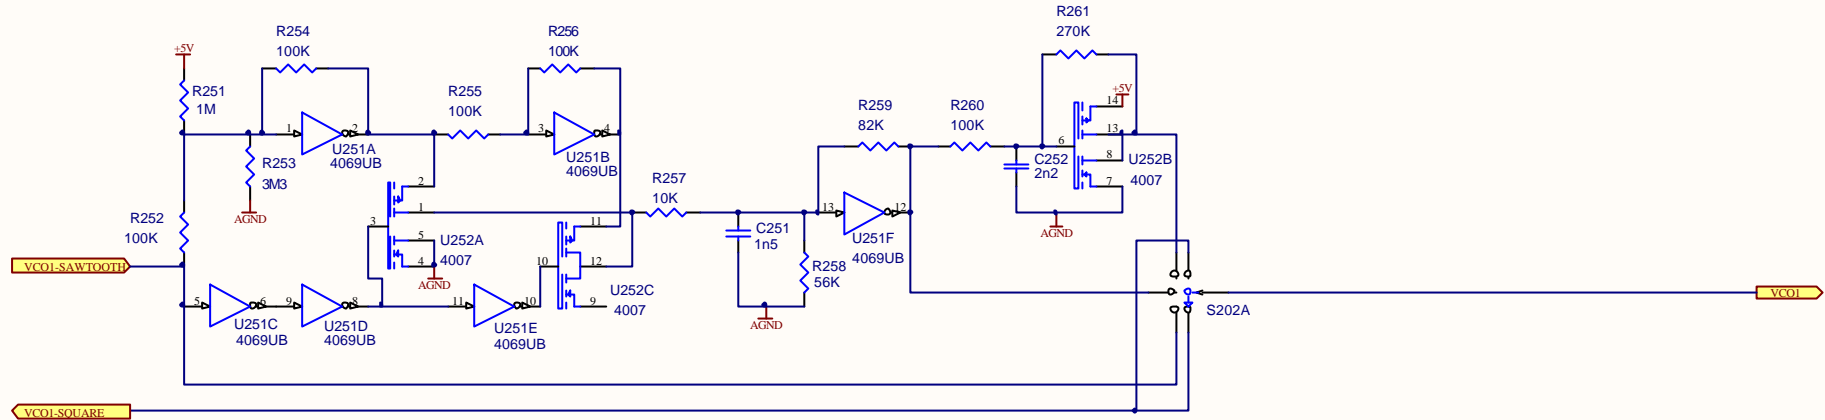

Taken from a design by Scott Gravenhorst

Waveform selector:-
 1) Square
 2) Sawtooth
 3) Triangle
 4) Sine
 5) Enhanced

9 Follan Close
 Kariang
 NSW 2250
 Australia

Pixie - An EDP WASP Clone

Triangle Generator

Size A3	FCSM No. 12/02/2006	DWG No. Triangle.s18	Rev 1
Scale	Laurie Biddulph	Sheet 18 of 21	