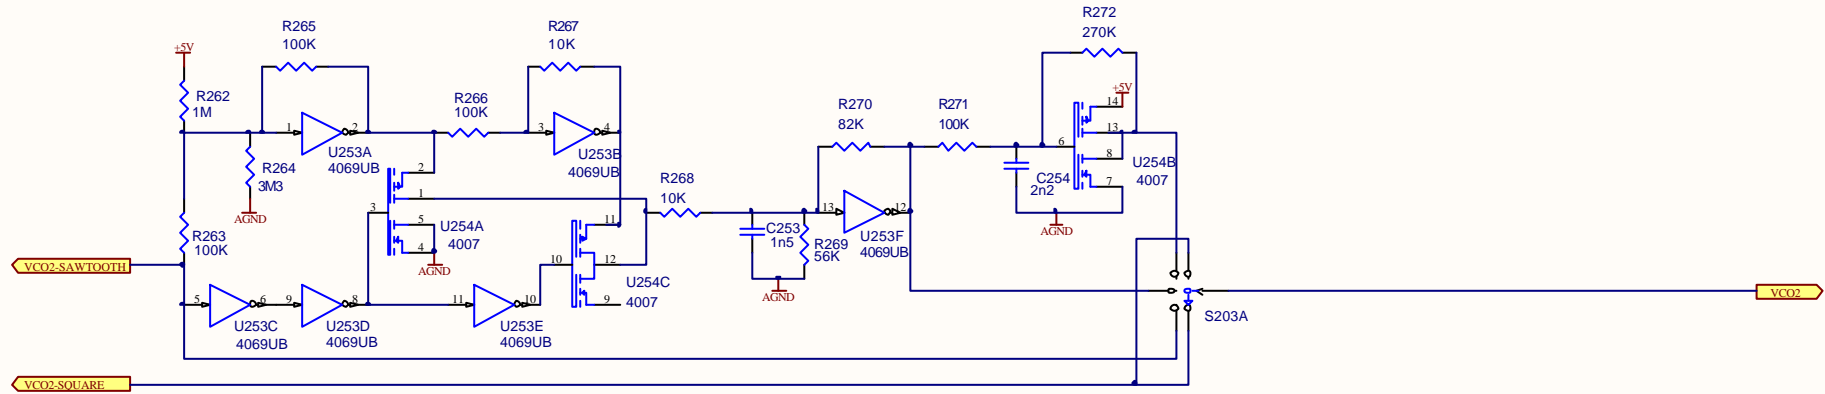

Taken from a design by Scott Gravenhorst

Waveform selector:-
 1) Square
 2) Sawtooth
 3) Triangle
 4) Sine
 5) Enhanced

9 Follan Close
 Kariang
 NSW 2250
 Australia

Pixie - An EDP WASP Clone

Triangle Generator

Size A3	FCSM No. 12/02/2006	DWG No. Triangle.s18	Rev 1
Scale	Laurie Biddulph	Sheet 18 of 21	