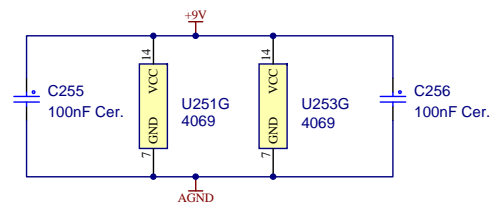

Taken from a design by Scott Gravenhorst

Waveform selector:-
 1) Square
 2) Sawtooth
 3) Triangle
 4) Sine
 5) Modulated Square

9 Follan Close
 Karing
 NSW 2250
 Australia

Pixie - An EDP WASP Clone

Triangle Generator

Size A3	FCSM No. 29/04/2011	DWG No. Triangle.s18	Rev 1
Scale	Laurie Biddulph		Sheet 18 of 21