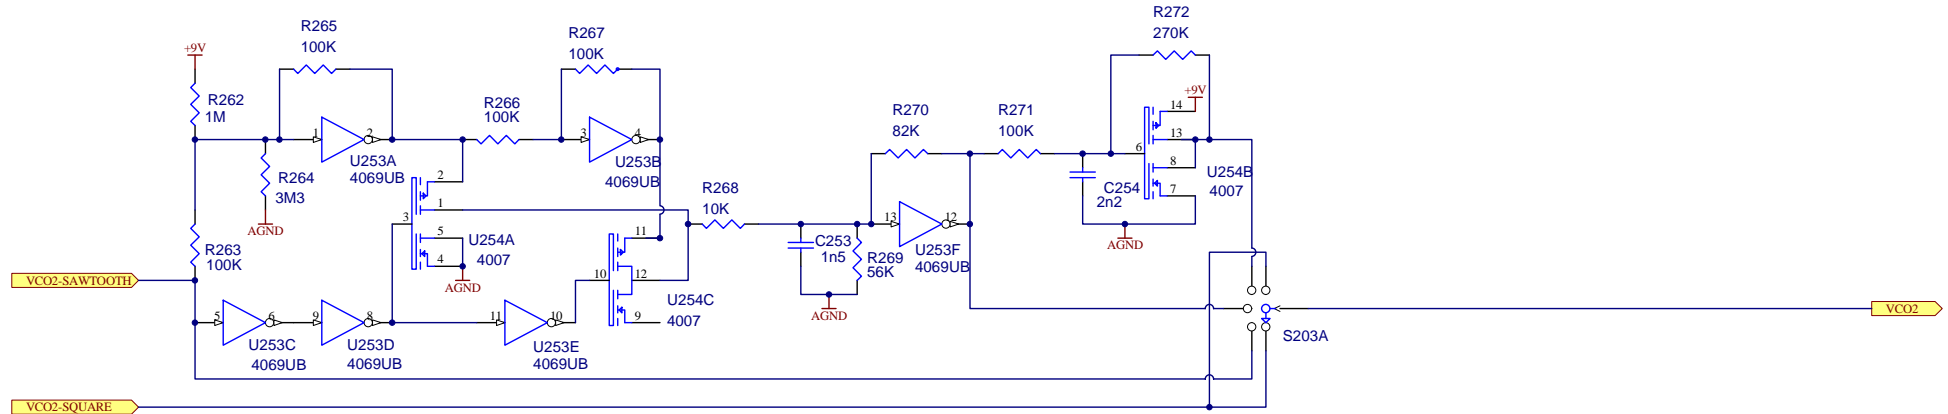

Taken from a design by Scott Gravenhorst

Waveform selector:-
 1) Square
 2) Sawtooth
 3) Triangle
 4) Sine
 5) Modulated Square

9 Follan Close
 Karing
 NSW 2250
 Australia

Pixie - An EDP WASP Clone

Triangle Generator

Size A3	FCSM No. 29/04/2011	DWG No. Triangle.s18	Rev 1
Scale	Laurie Biddulph		Sheet 18 of 21