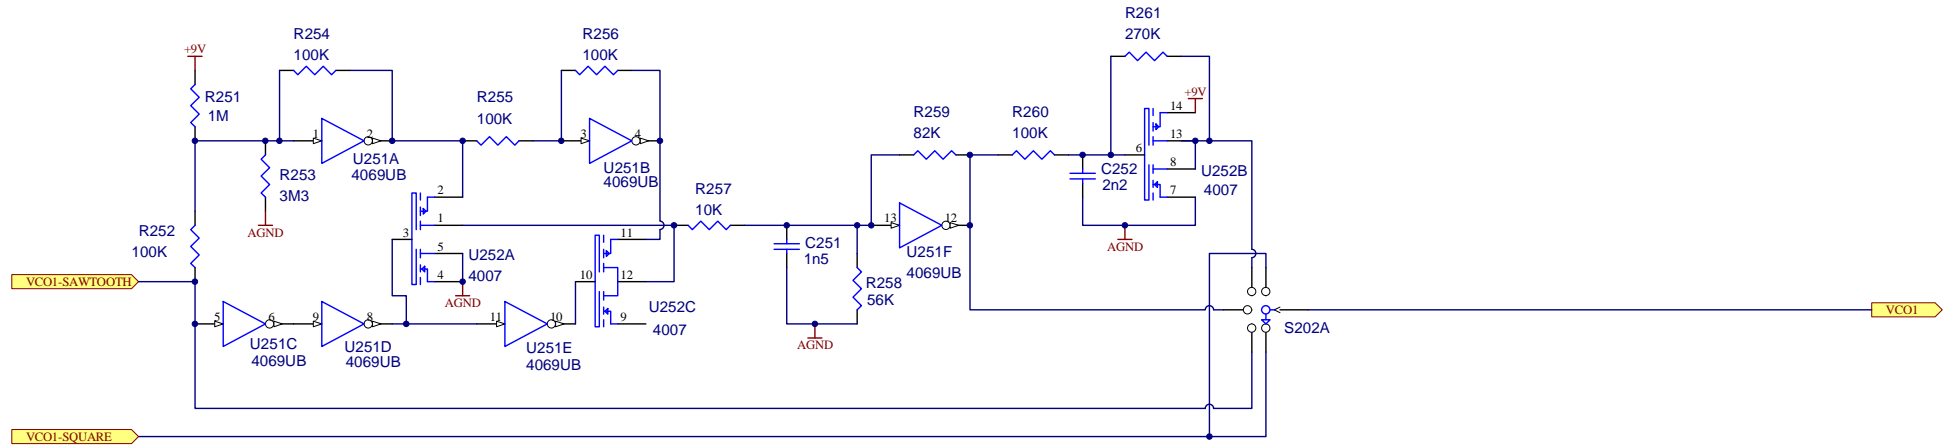

Taken from a design by Scott Gravenhorst

Waveform selector:-
 1) Square
 2) Sawtooth
 3) Triangle
 4) Sine
 5) Modulated Square

9 Follan Close
 Karing
 NSW 2250
 Australia

Pixie - An EDP WASP Clone

Triangle Generator

Size A3	FCSM No. 29/04/2011	DWG No. Triangle.s18	Rev 1
Scale	Laurie Biddulph		Sheet 18 of 21