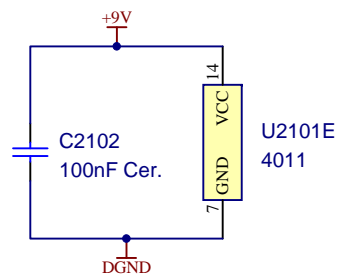

Taken from the KORG MS20 Ring Modulator

9 Follan Close
Kariang
NSW 2250
Australia

Pixie - An EDP WASP Clone

Ring Modulator

Size A4	FCSM No. 29/04/2011	DWG No. RingMod.s21	Rev B
Scale	Laurie Biddulph	Sheet 21 of 20	