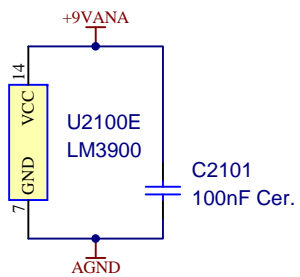

Taken from the KORG MS20 Ring Modulator

9 Follan Close
Kariang
NSW 2250
Australia

Pixie - An EDP WASP Clone

Ring Modulator

Size A4	FCSM No. 29/04/2011	DWG No. RingMod.s21	Rev B
Scale	Laurie Biddulph	Sheet 21 of 20	