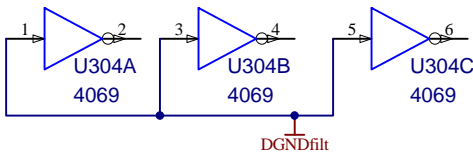

Taken from a design by Scott Gravenhorst

9 Follan Close
Kariong
NSW 2250
Australia

Pixie - An EDP Wasp Clone

24-bit Noise Module

Size A4	FCSM No. 23/04/2008	DWG No. Noise.s03	Rev 2
Scale	Laurie Biddulph		Sheet 3 of 20