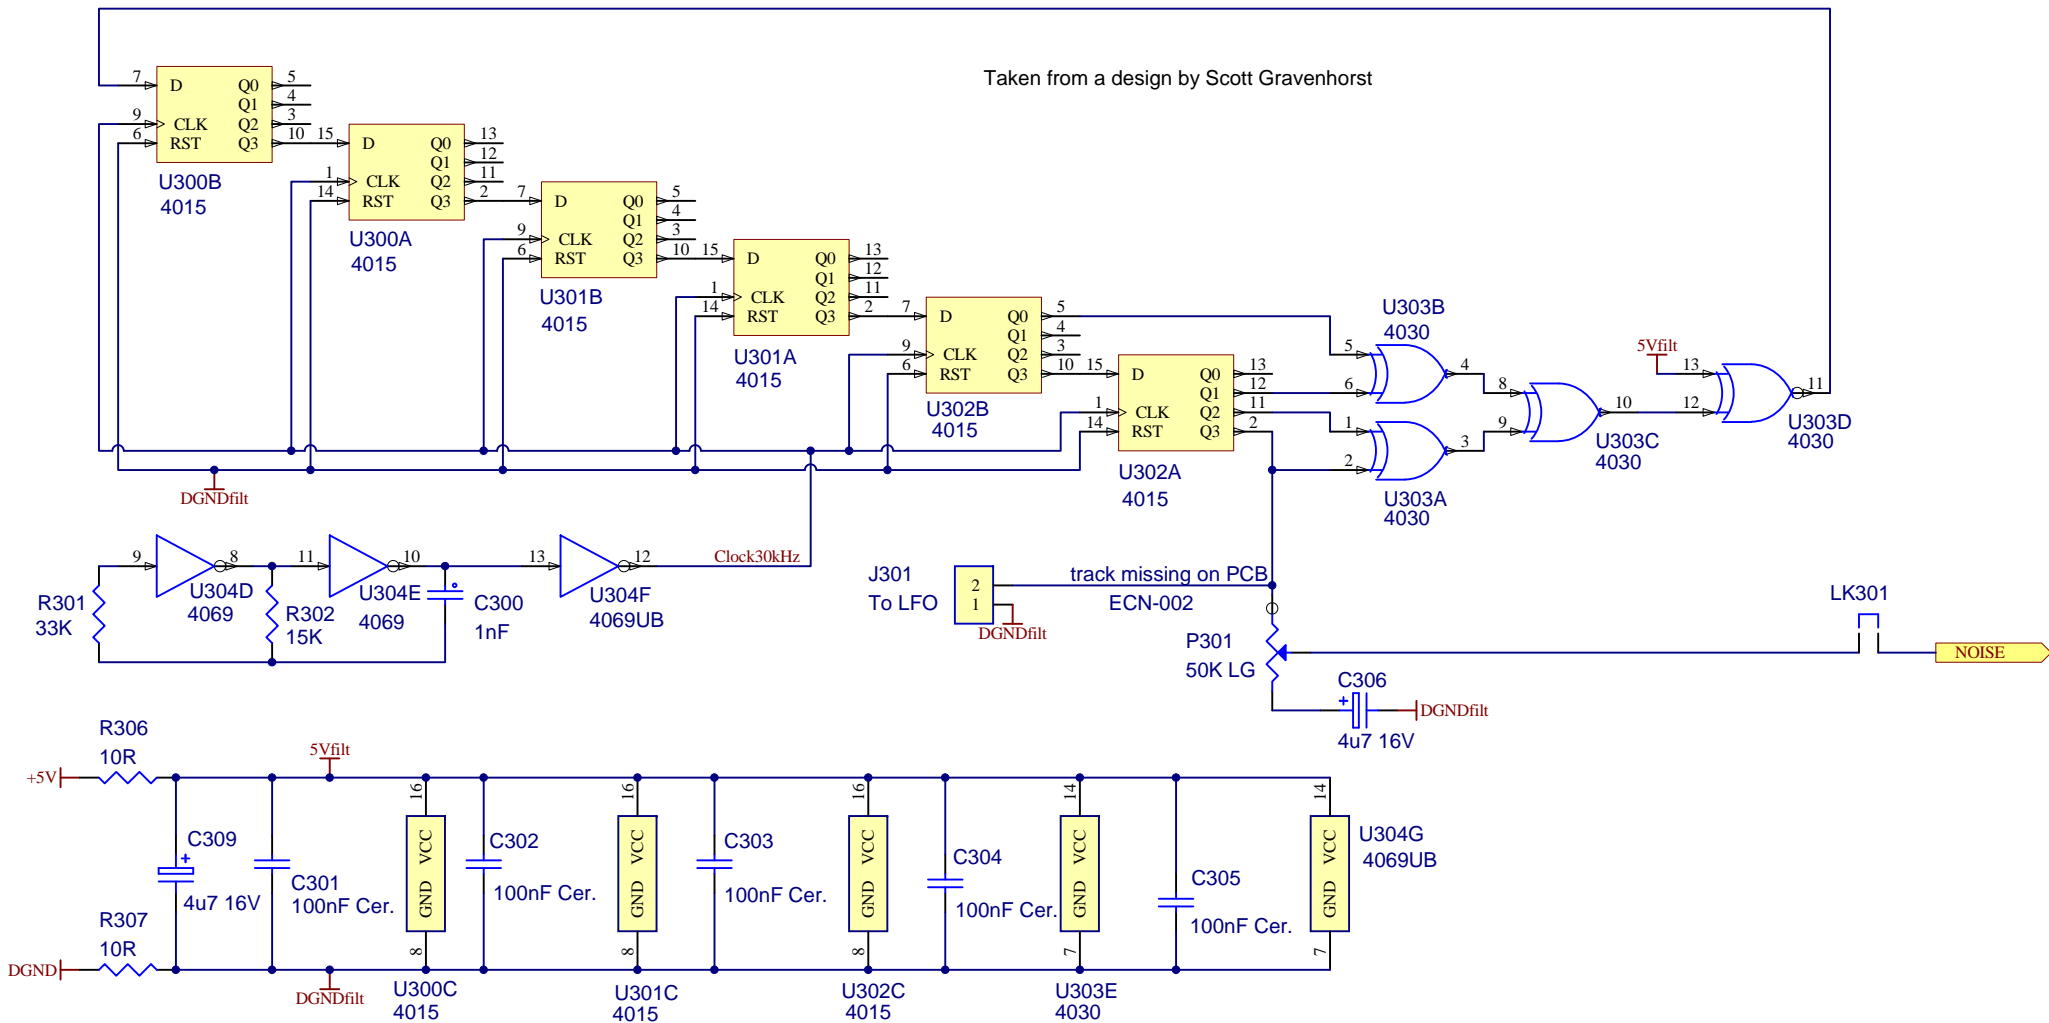

Taken from a design by Scott Gravenhorst

9 Follan Close
Kariong
NSW 2250
Australia

Pixie - An EDP Wasp Clone

24-bit Noise Module

Size A4	FCSM No. 23/04/2008	DWG No. Noise.s03	Rev 2
Scale	Laurie Biddulph		Sheet 3 of 20