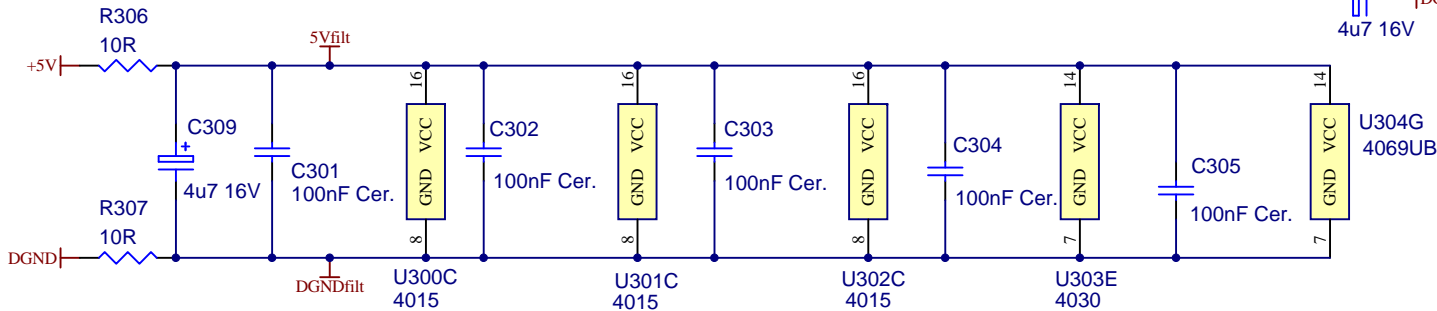

Taken from a design by Scott Gravenhorst

9 Follan Close
Kariong
NSW 2250
Australia

Pixie - An EDP Wasp Clone

24-bit Noise Module

Size A4	FCSM No. 23/04/2008	DWG No. Noise.s03	Rev 2
Scale	Laurie Biddulph		Sheet 3 of 20