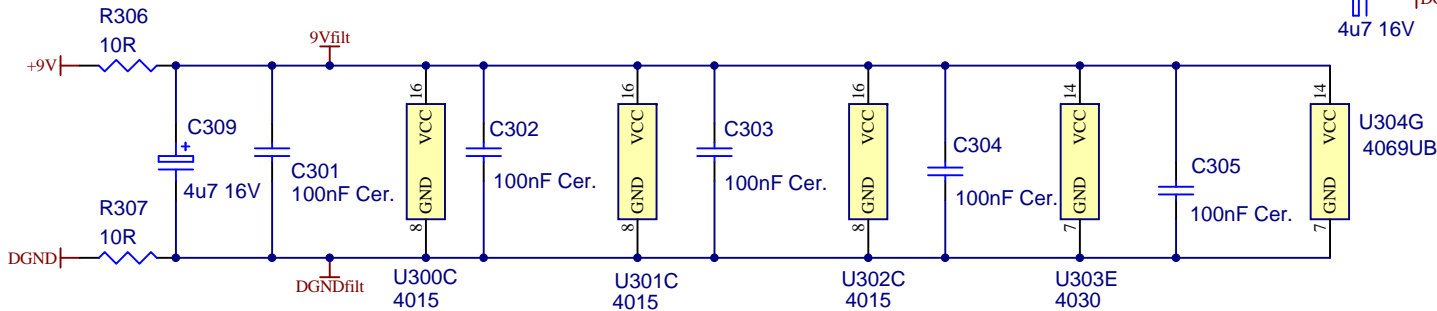

Taken from a design by Scott Gravenhorst

9 Follan Close
Kariang
NSW 2250
Australia

Pixie - An EDP Wasp Clone

24-bit Noise Module

Size A4	FCSM No. 29/04/2011	DWG No. Noise.s03	Rev 2
Scale	Laurie Biddulph		Sheet 3 of 20