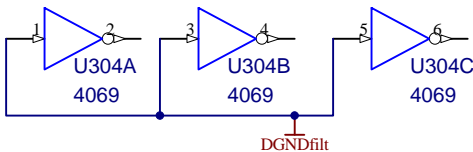

Taken from a design by Scott Gravenhorst

9 Follan Close
Kariang
NSW 2250
Australia

Pixie - An EDP Wasp Clone

24-bit Noise Module

Size A4	FCSM No. 29/04/2011	DWG No. Noise.s03	Rev 2
Scale	Laurie Biddulph		Sheet 3 of 20