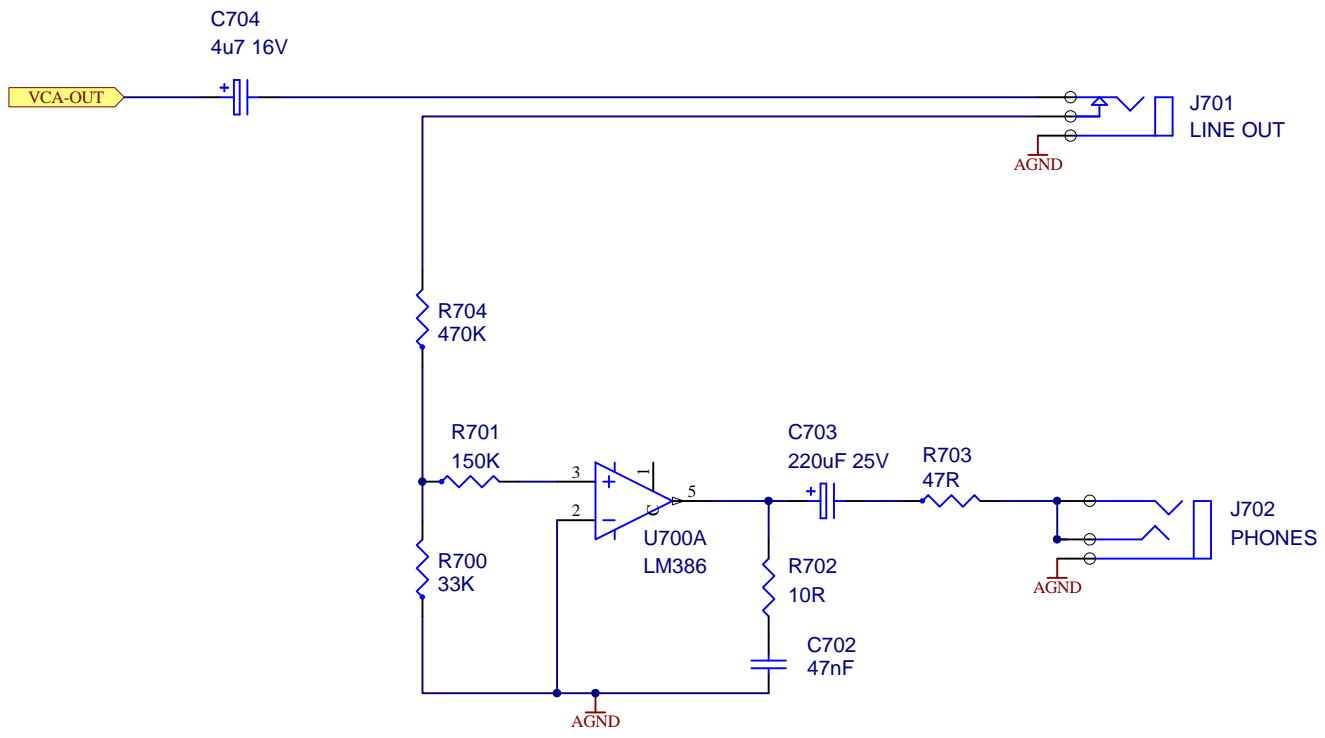

C

C

D

D

9 Follan Close
Kariang
NSW 2250
Australia

Pixie - An EDP WASP Clone

Audio Output

Size A4	FCSM No. 26/05/2007	DWG No. Audio.s07	Rev B
Scale	Laurie Biddulph		Sheet 7 of 20