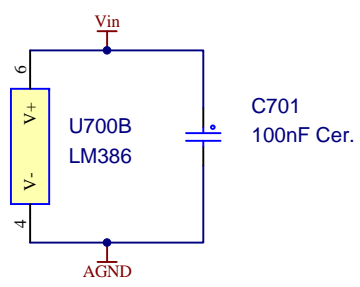

C

C

D

D

9 Follan Close
Kariang
NSW 2250
Australia

Pixie - An EDP WASP Clone

Audio Output

Size A4	FCSM No. 26/05/2007	DWG No. Audio.s07	Rev B
Scale	Laurie Biddulph		Sheet 7 of 20