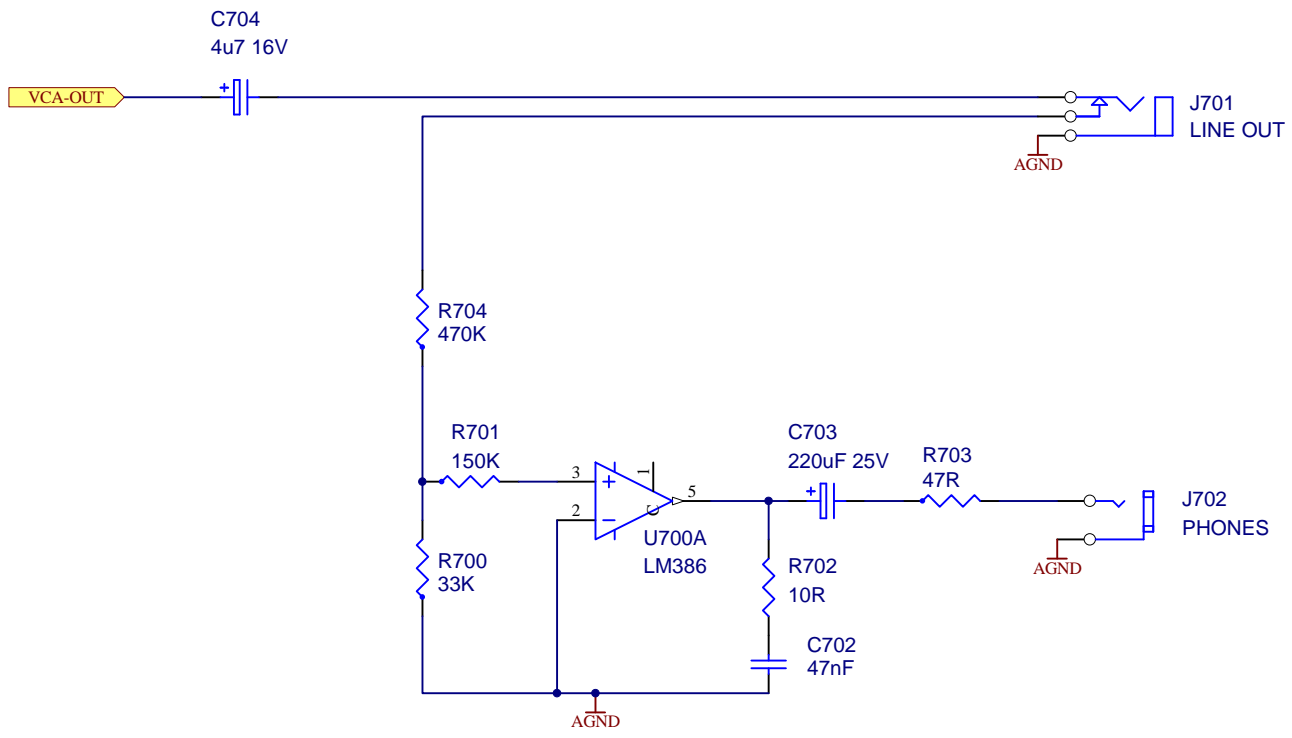

C

C

D

D

9 Follan Close
Kariong
NSW 2250
Australia

Pixie - An EDP WASP Clone

Audio Output

Size A4	FCSM No. 24/03/2008	DWG No. Audio.s07	Rev B
Scale	Laurie Biddulph		Sheet 7 of 20