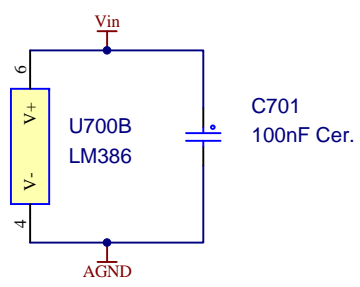

C

C

D

D

9 Follan Close
Kariong
NSW 2250
Australia

Pixie - An EDP WASP Clone

Audio Output

Size A4	FCSM No. 24/03/2008	DWG No. Audio.s07	Rev B
Scale	Laurie Biddulph		Sheet 7 of 20