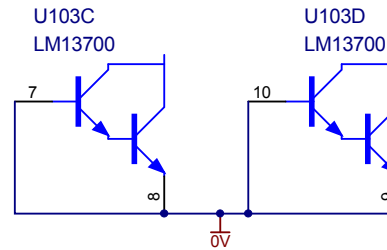

Designator
ed109-trigger.schdoc

Designator
ed109-power.schdoc

9 Follan Close
Kariong
NSW 2250
Australia

ED109 - TGTSH

Threshold Gate Trigger Sample & Hold

Size A4	FCSM No. 23/05/2009	DWG No. ed109-sh.schdoc	Rev 1
Scale	Laurie Biddulph		Sheet 1 of 2

1

2

3

4

J301B POWER

9 Follan Close
Karing
NSW 2250
Australia

ED109 - TGTSH

Threshold Gate Trigger Sample & Hold