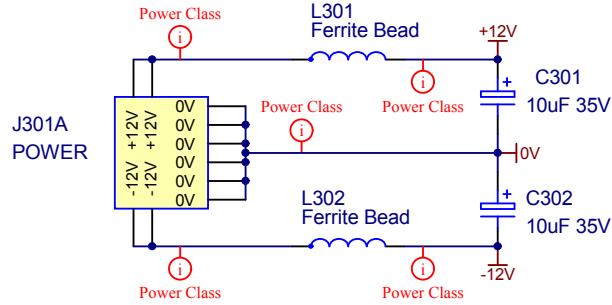

J301B POWER

9 Follan Close
Karing
NSW 2250
Australia

ED109 - TGTSH

Threshold Gate Trigger Sample & Hold

Size A4	FCSM No. 23/05/2009	DWG No. ed109-power.schdoc	Rev 1
Scale	Laurie Biddulph		Sheet 1 of 2