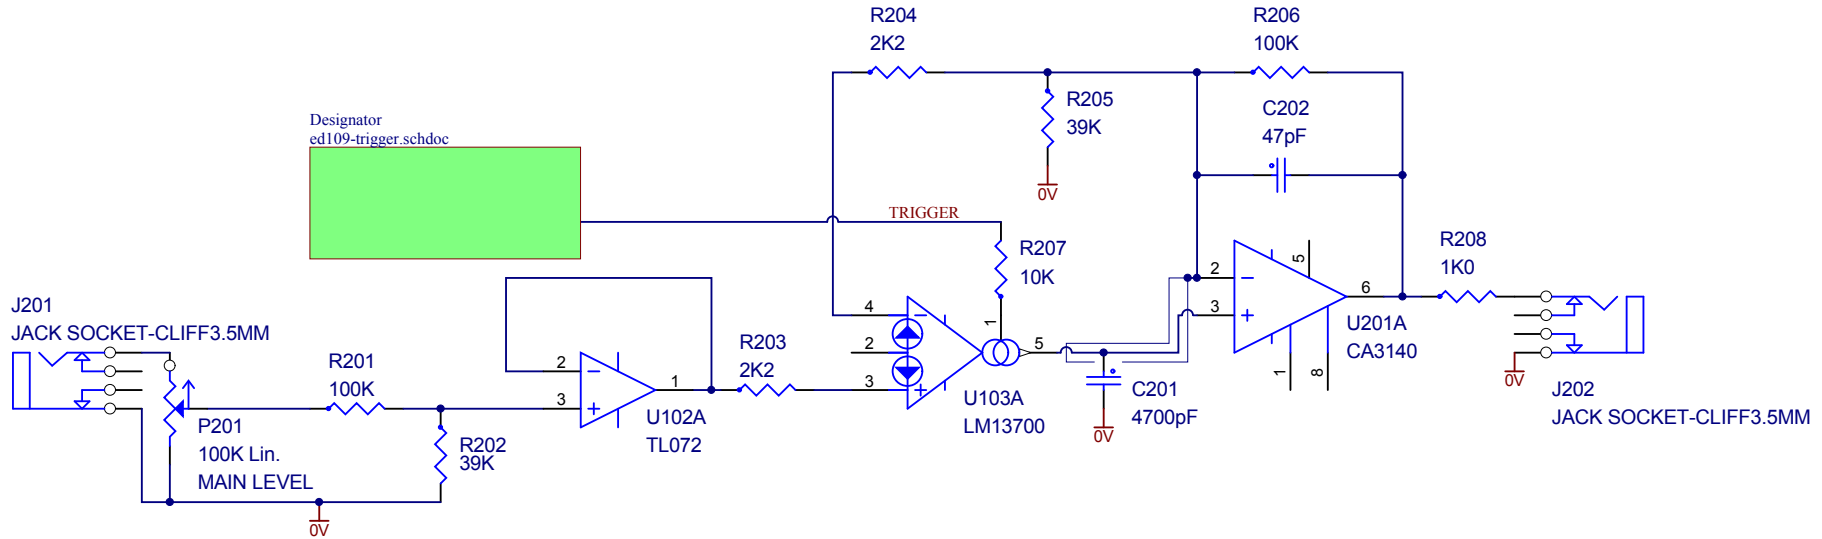

9 Follan Close
Kariang
NSW 2250
Australia

ED109 - TGTSH

Threshold Gate Trigger Sample & Hold

Size A4	FCSM No. 23/05/2009	DWG No. ed109-trigger.schdoc	Rev 1
Scale	Laurie Biddulph		Sheet 1 of 2

1

2

3

4

Designator
ed109-trigger.schdoc

Designator
ed109-power.schdoc

9 Follan Close
Kariong
NSW 2250
Australia

ED109 - TGTSH

Threshold Gate Trigger Sample & Hold

Size A4	FCSM No. 23/05/2009	DWG No. ed109-sh.schdoc	Rev 1
Scale	Laurie Biddulph		Sheet 1 of 2

1

2

3

4

J301B POWER

9 Follan Close
Karing
NSW 2250
Australia

ED109 - TGTSH

Threshold Gate Trigger Sample & Hold