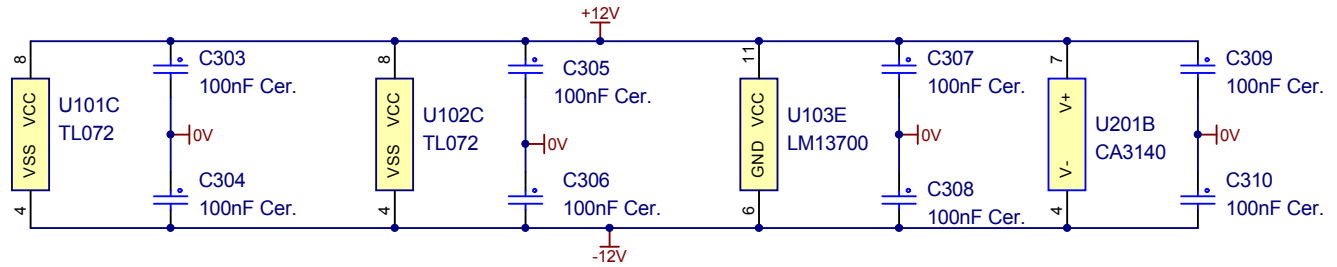

Designator
ed109-trigger.schdoc

Designator
ed109-power.schdoc

9 Follan Close
Kariong
NSW 2250
Australia

ED109 - TGTSH

Threshold Gate Trigger Sample & Hold

Size A4	FCSM No. 23/05/2009	DWG No. ed109-sh.schdoc	Rev 1
Scale	Laurie Biddulph		Sheet 1 of 2

1

2

3

4

J301B POWER

9 Follan Close
Karing
NSW 2250
Australia

ED109 - TGTSH

Threshold Gate Trigger Sample & Hold