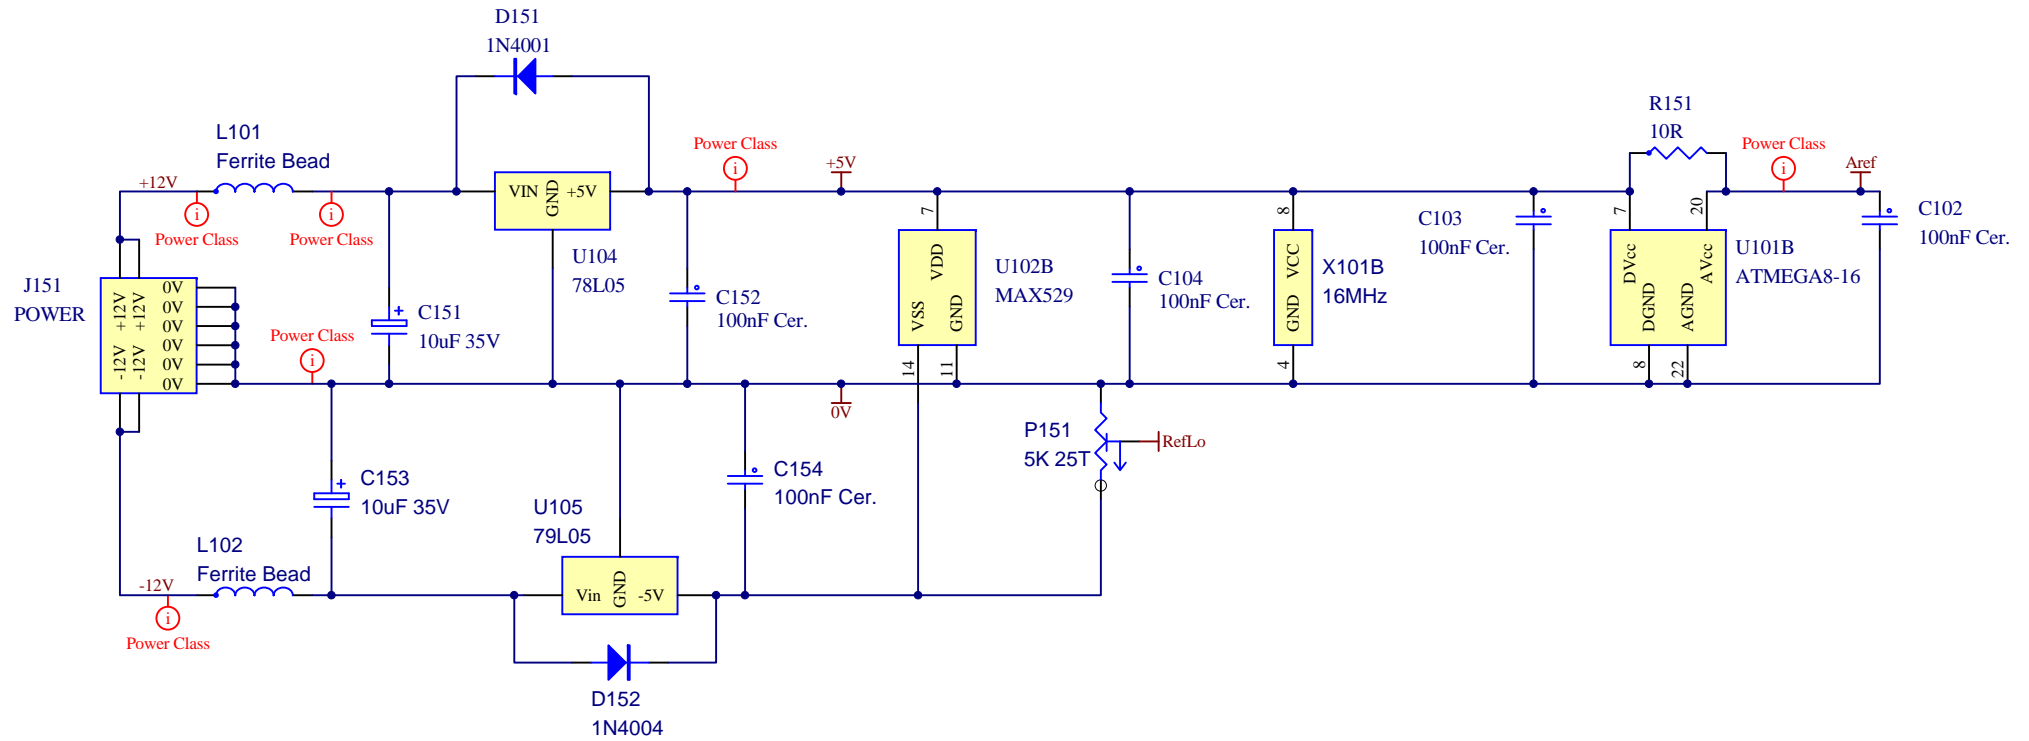

### Buss Connections

Size A4	FCSM No. 14/02/2007	DWG No. ed103-connector.schdoc	Rev 1
Scale		Laurie Biddulph	Sheet 3 of 4

1

2

3

4

9 Follan Close  
Kariong  
NSW 2250  
Australia