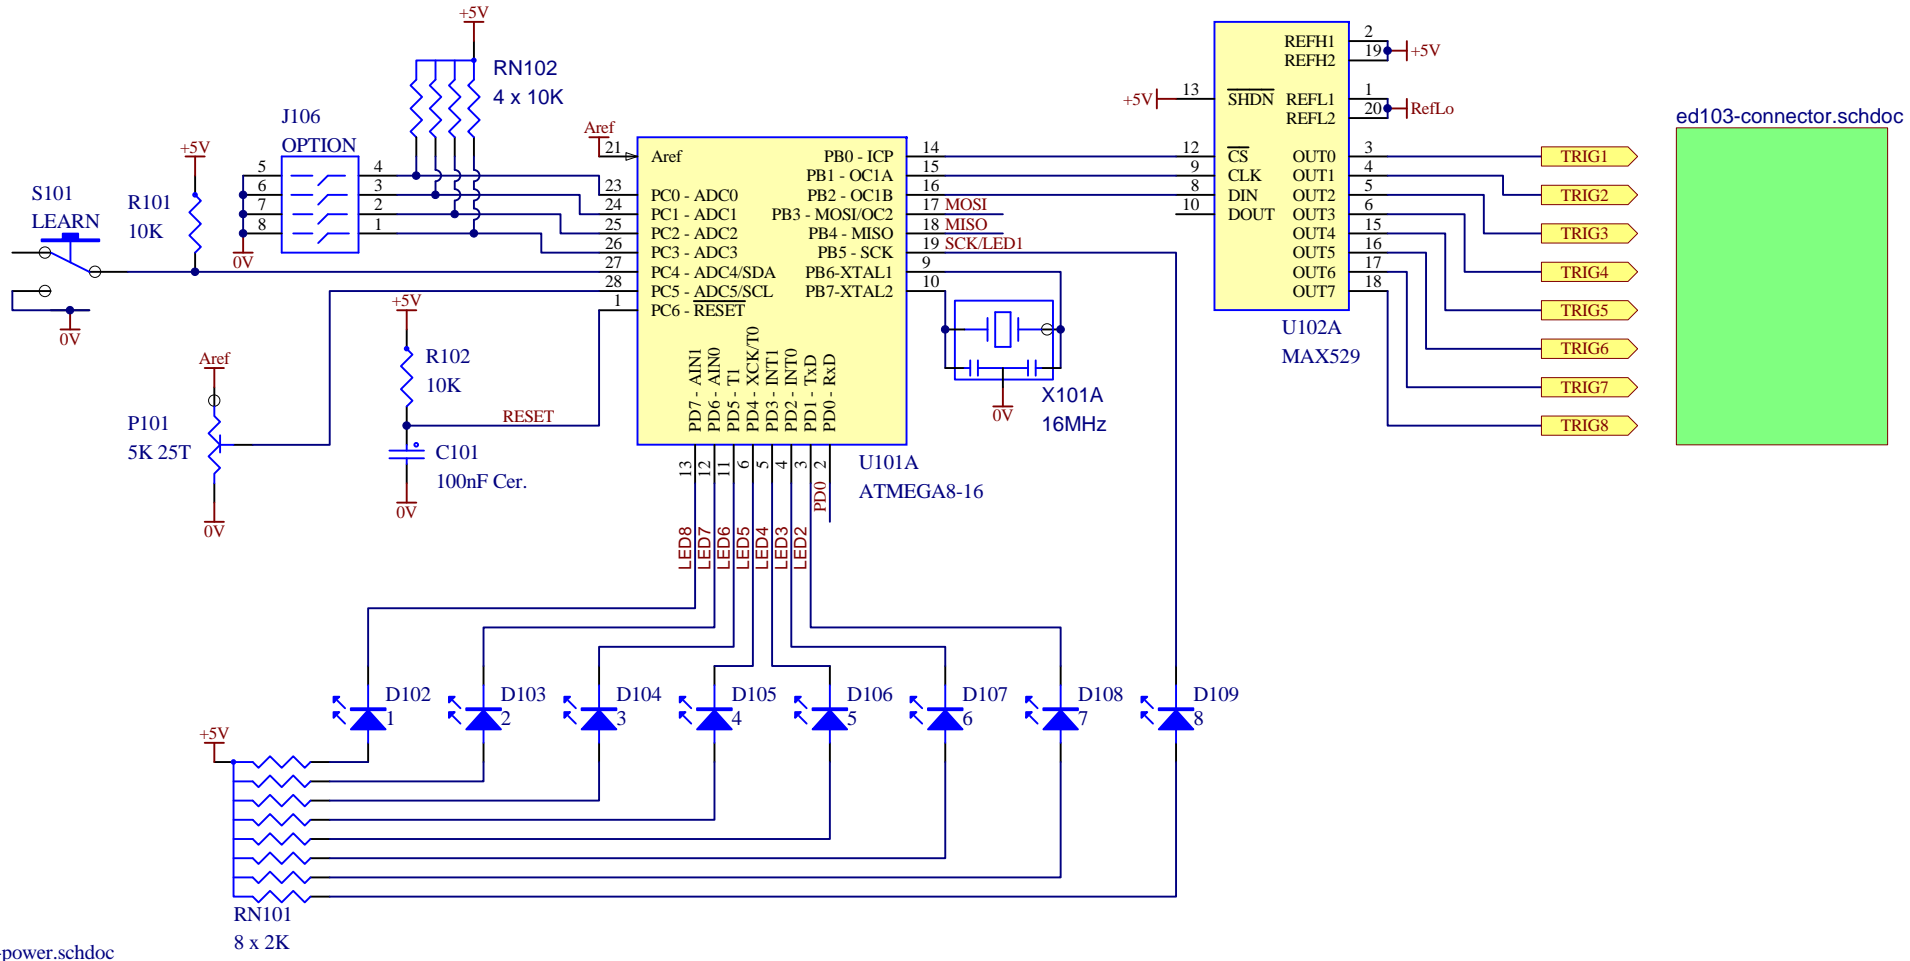

VCC

1

2

3

4

A

A

B

B

C

C

D

D

ed103-power.schdoc