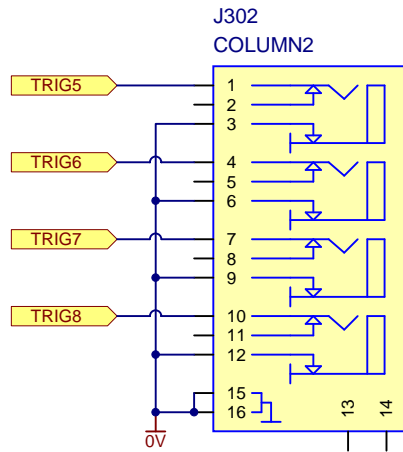

1

2

3

4

A

B

C

D

9 Follan Close
Kariang
NSW 2250
Australia

ED103 - MIDI-Trigger

Based on MIDI2SDS by Paul Maddox

Buss Connections

Size A4	FCSM No. 14/02/2007	DWG No. ed103-connector.schdoc	Rev 1
Scale		Laurie Biddulph	Sheet 3 of 4

1

2

3

4