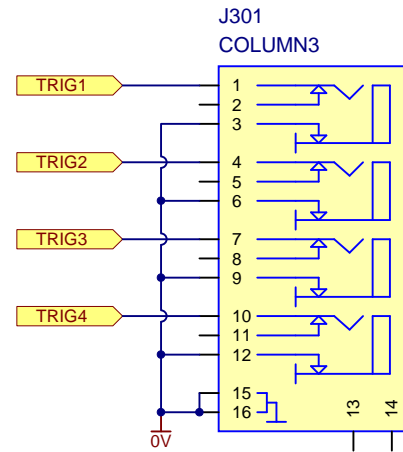

1

2

3

4

A

B

C

D

9 Follan Close
Kariang
NSW 2250
Australia

ED103 - MIDI-Trigger

Based on MIDI2SDS by Paul Maddox

Buss Connections

Size A4	FCSM No. 14/02/2007	DWG No. ed103-connector.schdoc	Rev 1
Scale		Laurie Biddulph	Sheet 3 of 4

1

2

3

4