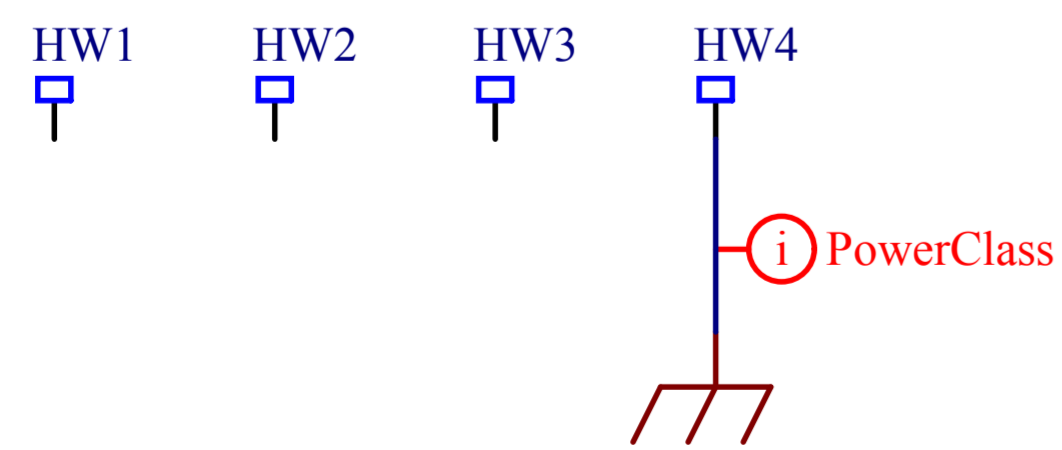

9 Follan Close
Kariong
NSW 2250
Australia

CGS763 - Power Supply Delay

Power Connector Bus

Size A4	FCSM No. 25/12/2008	DWG No. cgs763-power.schdoc	Rev 1
Scale	Laurie Biddulph		Sheet 2 of 2