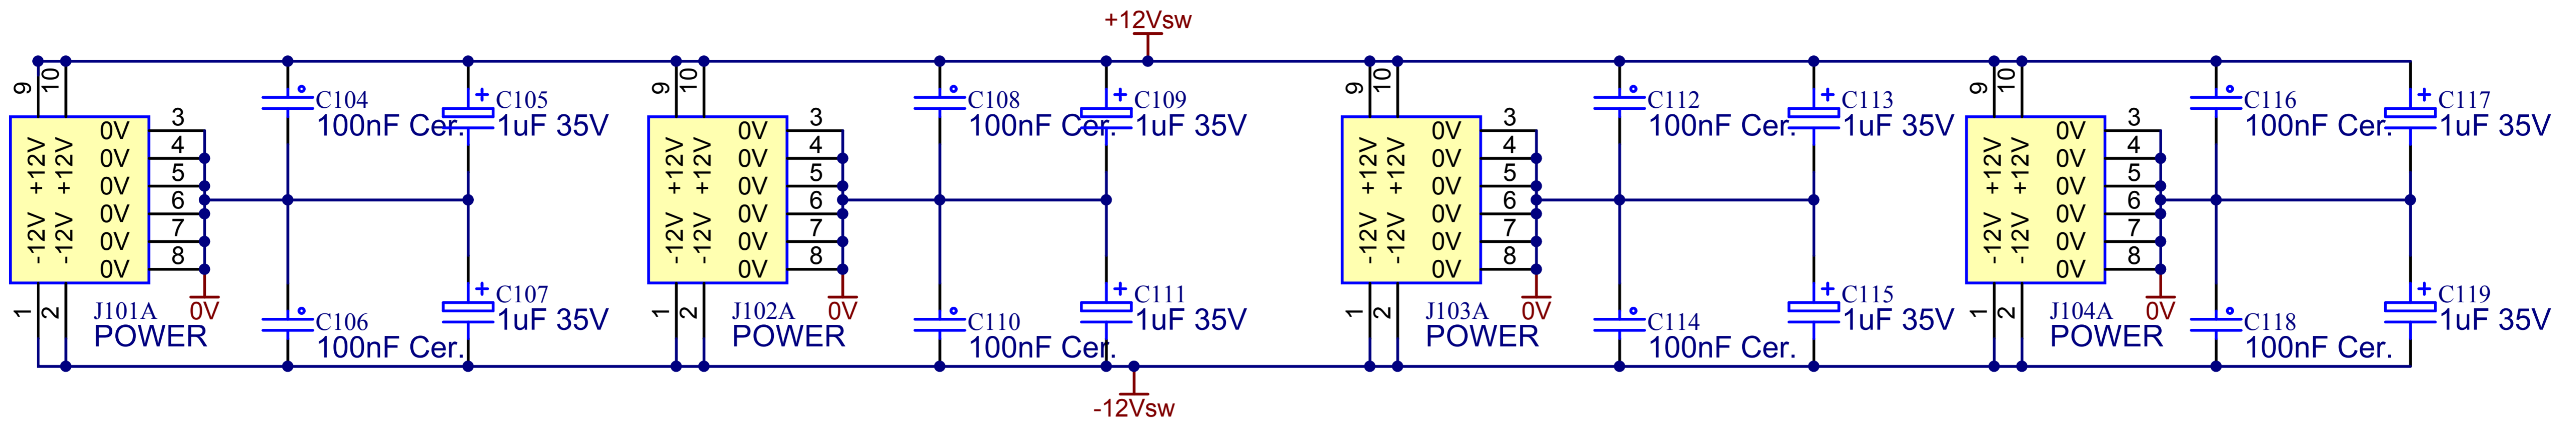

# CGS763 - Power Supply Delay

## Delayed-ON Control Circuit

Size A4	FCSM No. 25/12/2008	DWG No. cgs763-control.schdoc	Rev 1
Scale	Laurie Biddulph		Sheet 1 of 2

9 Follan Close  
Kariong  
NSW 2250  
Australia

## Power Connector Bus

Size A4	FCSM No. 25/12/2008	DWG No. cgs763-power.schdoc	Rev 1
Scale	Laurie Biddulph		Sheet 2 of 2