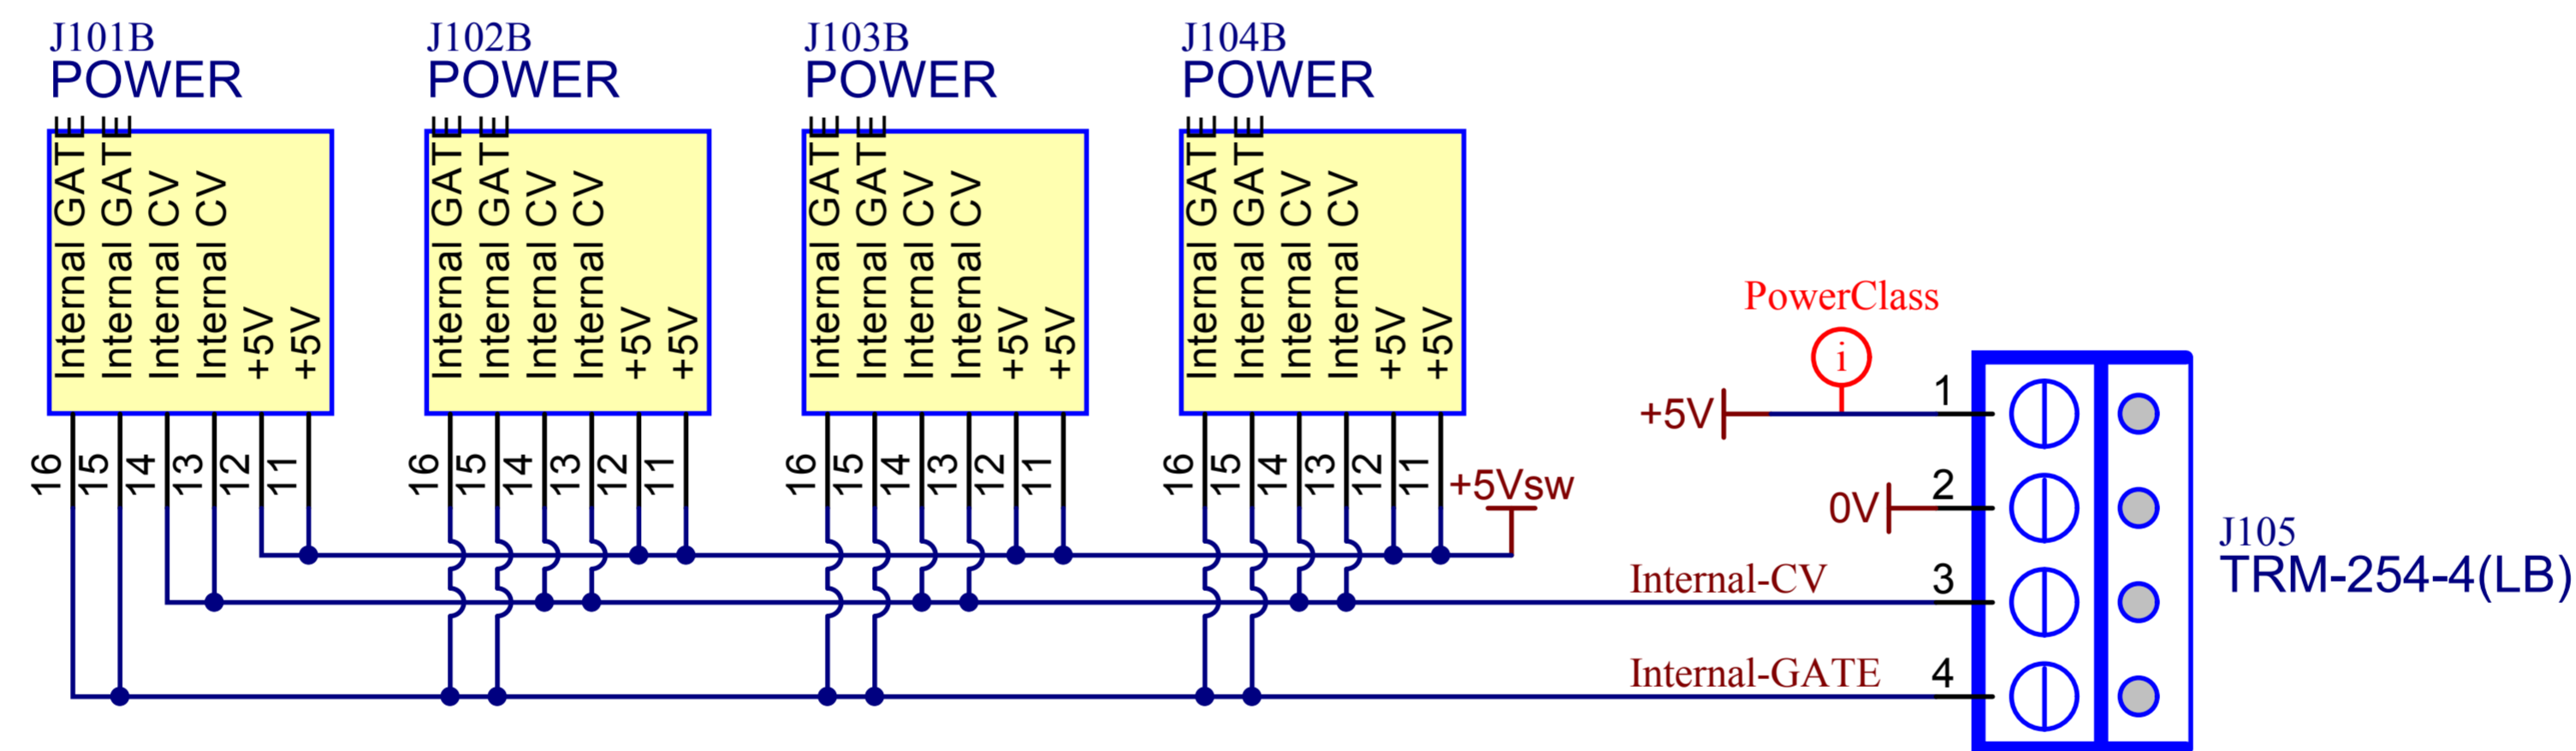

# CGS763 - Power Supply Delay

## Delayed-ON Control Circuit

Size A4	FCSM No. 25/12/2008	DWG No. cgs763-control.schdoc	Rev 1
Scale	Laurie Biddulph		Sheet 1 of 2

9 Follan Close  
Kariong  
NSW 2250  
Australia

## Power Connector Bus

Size A4	FCSM No. 25/12/2008	DWG No. cgs763-power.schdoc	Rev 1
Scale	Laurie Biddulph		Sheet 2 of 2