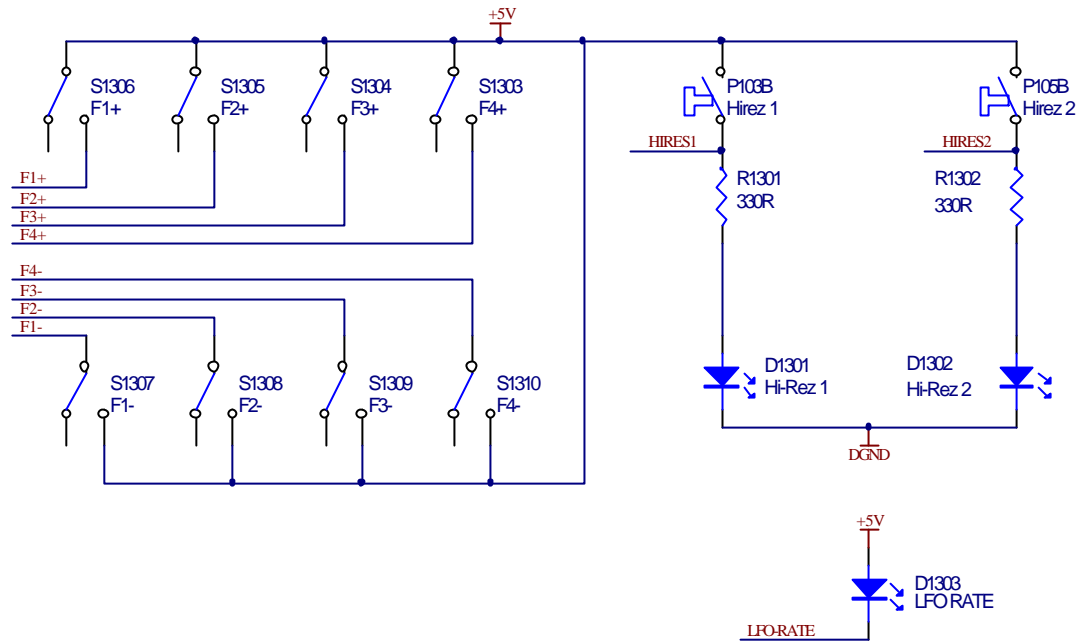

J1304
DIGITAL PORT

9 Folan Close
Karing
NSW 2250
Australia

MonoWave (X) - A Rebuild

Reproduced with permission from Paul Maddox

Front Panel Switches

Size A4	FCSM No. 3/09/2006	DWG No.	Rev
Scale	Laurie Biddulph		Sheet 2 of 3