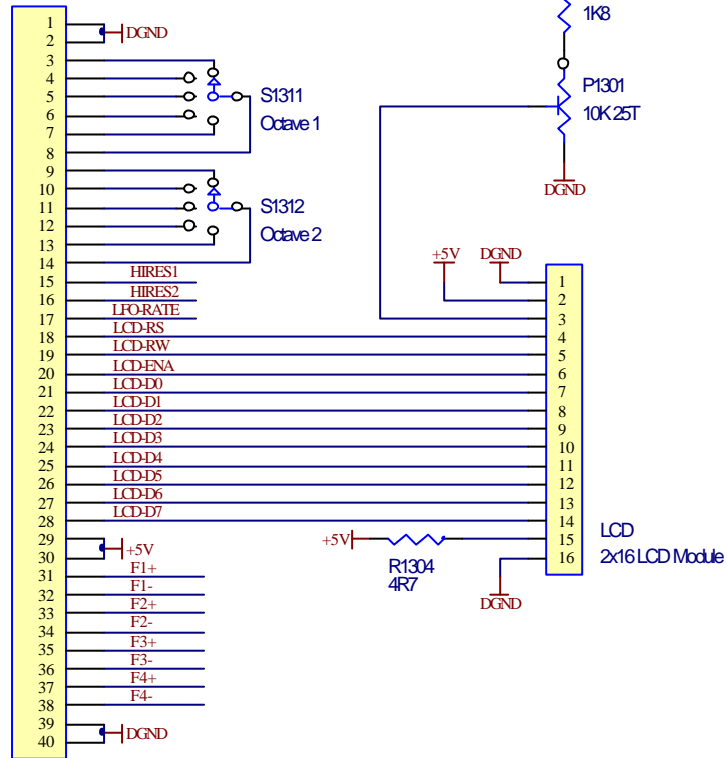

J1304
DIGITAL PORT

9 Folan Close
Karing
NSW 2250
Australia

MonoWave (X) - A Rebuild

Reproduced with permission from Paul Maddox

Front Panel Switches

Size A4	FCSM No. 3/09/2006	DWG No.	Rev
Scale	Laurie Biddulph		Sheet 2 of 3