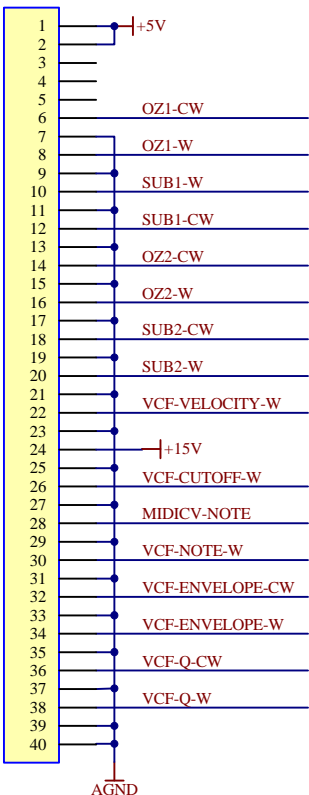

J102  
ANALOGUE PORT 2

J101  
ANALOGUE PORT 1

9 Follan Close  
Kariong  
NSW 2250  
Australia

MonoWave (X) - A Rebuild

Reproduced with permission from Paul Maddox

Front Panel Pots

Size A4	FCSM No. 3/09/2006	DWG No.	Rev
Scale	Laurie Biddulph		Sheet 3 of 3