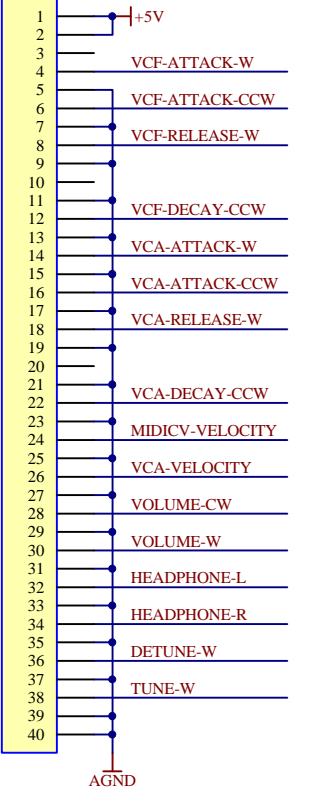

J102  
ANALOGUE PORT 2

J101  
ANALOGUE PORT 1

9 Follan Close  
Kariong  
NSW 2250  
Australia

MonoWave (X) - A Rebuild

Reproduced with permission from Paul Maddox

Front Panel Pots

Size A4	FCSM No. 3/09/2006	DWG No.	Rev
Scale	Laurie Biddulph		Sheet 3 of 3