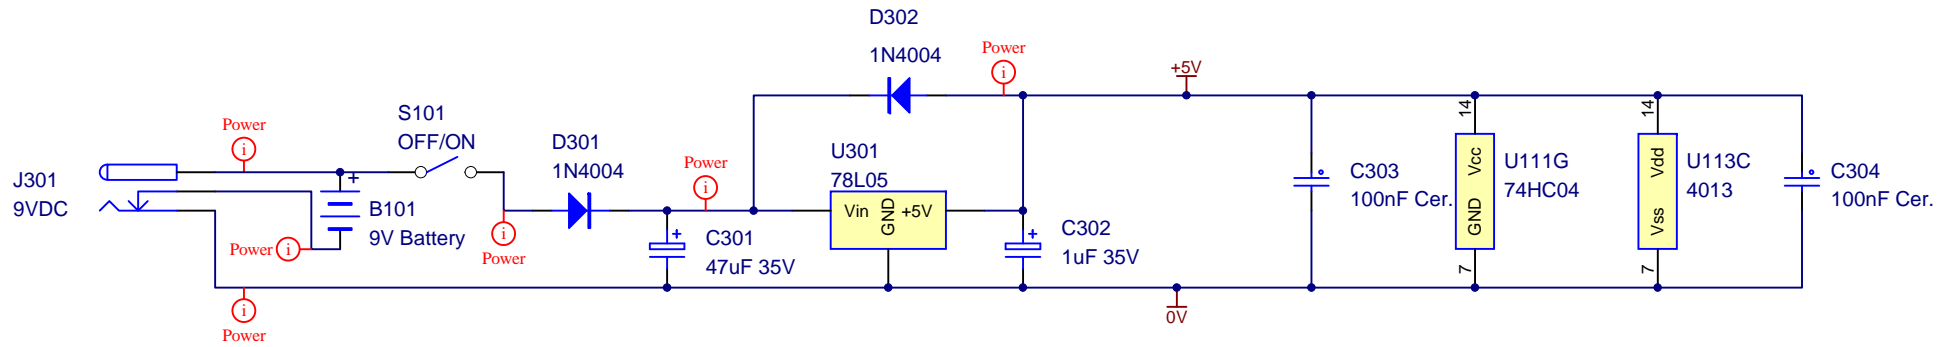

9 Follan Close
Kariang
NSW 2250
Australia

MIDI Activity Indicator

Indicator Circuit #1

Size A4	FCSM No. 25/02/2007	DWG No. midi-activity-indicator1.schdoc	Rev 1
Scale		Laurie Biddulph	Sheet 1 of 3

9 Follan Close
Kariang
NSW 2250
Australia

MIDI Activity Indicator

Indicator Circuit #2

Size A4	FCSM No. 25/02/2007	DWG No. midi-activity-indicator2.schdoc	Rev 1
Scale		Laurie Biddulph	Sheet 2 of 3

9 Follan Close
Kariang
NSW 2250
Australia

MIDI Activity Indicator

Power Supply

Size A4	FCSM No. 25/02/2007	DWG No. midi-activity-indicator-power.schdoc1	Rev
Scale	Laurie Biddulph		Sheet 3 of 3