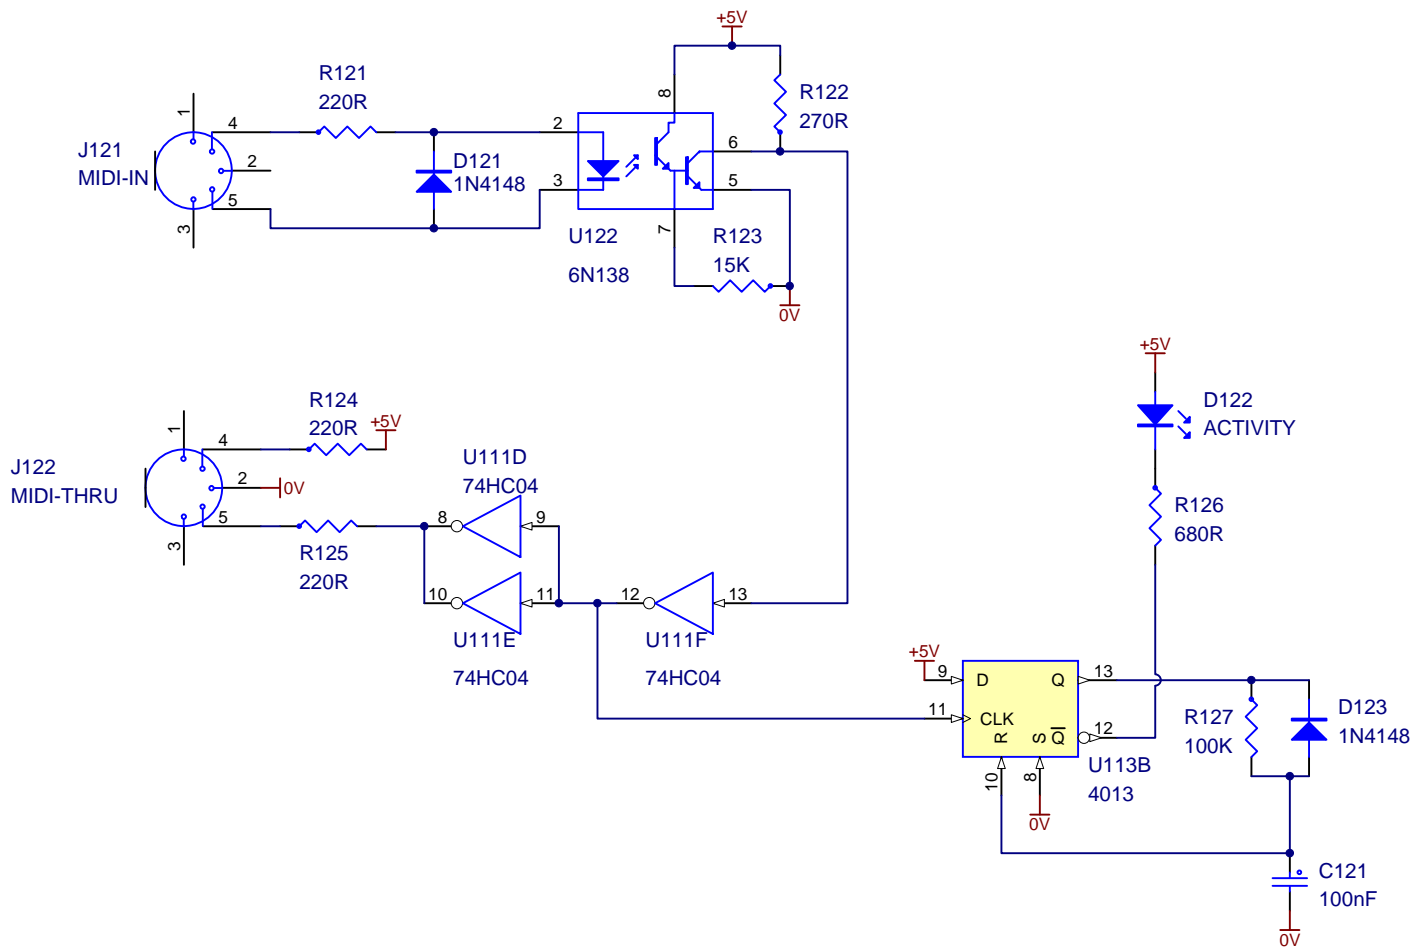

9 Follan Close
Kariang
NSW 2250
Australia

MIDI Activity Indicator

Indicator Circuit #1

Size A4	FCSM No. 25/02/2007	DWG No. midi-activity-indicator1.schdoc	Rev 1
Scale		Laurie Biddulph	Sheet 1 of 3

9 Follan Close
Kariang
NSW 2250
Australia

MIDI Activity Indicator

Indicator Circuit #2

Size A4	FCSM No. 25/02/2007	DWG No. midi-activity-indicator2.schdoc	Rev 1
Scale		Laurie Biddulph	Sheet 2 of 3

9 Follan Close
Kariang
NSW 2250
Australia

MIDI Activity Indicator

Power Supply

Size A4	FCSM No. 25/02/2007	DWG No. midi-activity-indicator-power.schdoc1	Rev
Scale	Laurie Biddulph		Sheet 3 of 3