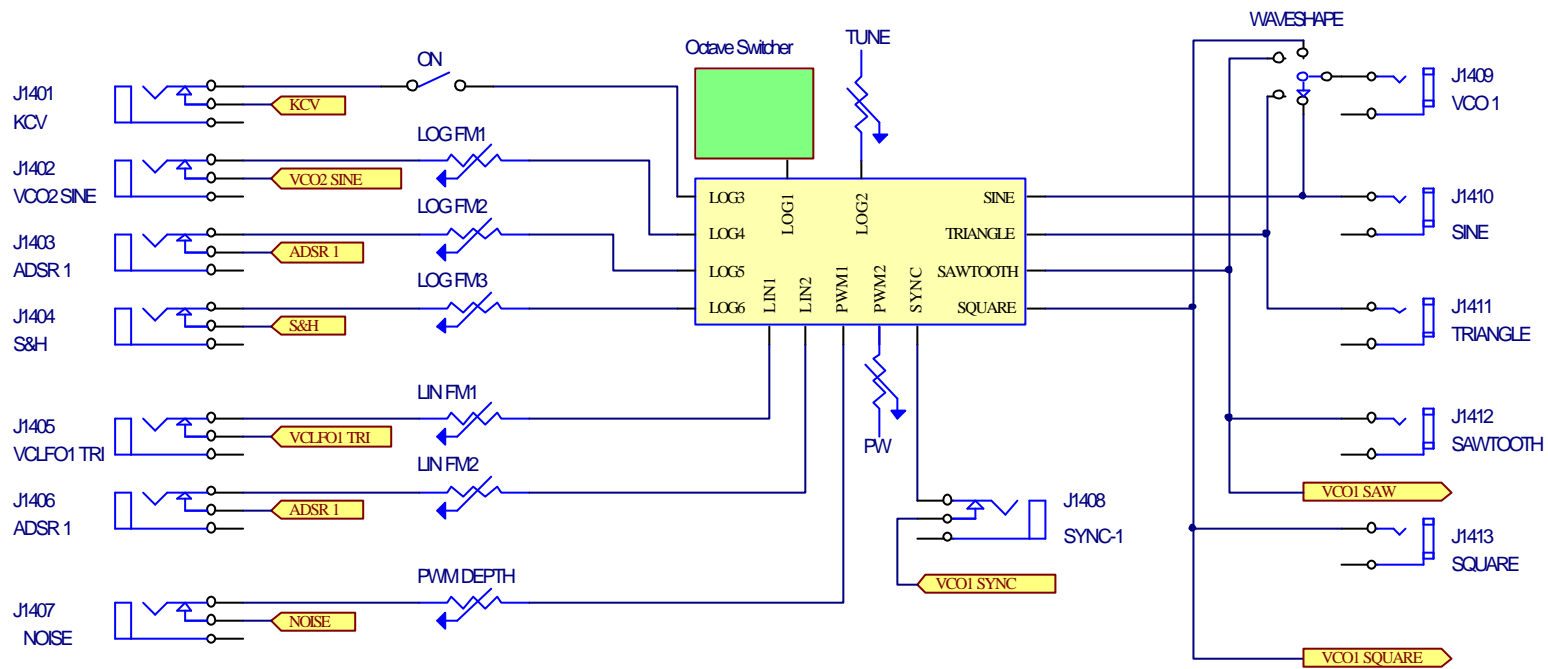

A

B

C

D

A

B

C

D

9 Follan Close  
Kariang  
NSW 2250  
Australia

ASM2-Wizard

VCO 1

Size A4	FCSM No. 6102006	DWG No. vco1.schdoc	Rev 1
Scale	Laurie Bidulph		Sheet 14 of 18