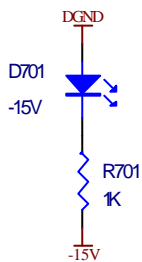

1

2

3

4

A

A

B

B

C

C

D

D

9 Follan Close
 Kariong
 NSW 2250
 Australia

ASM2-Wizard

Power Supply

Size A4	FCSM No. 6102006	DWG No. psuschdoc	Rev 1
Scale	Laurie Bidolph		Sheet 7 of 18