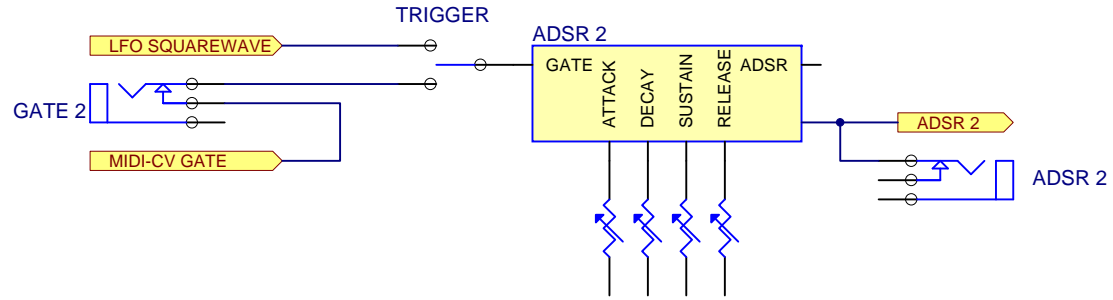

C

C

D

D

9 Follan Close
Kariang
NSW 2250
Australia

ASM1-Genie

ADSR Configuration

Size A4	FCSM No. 6/02/2007	DWG No. ASM1-Genie - adsr.SCHDOC	Rev 1
Scale		Laurie Biddulph	Sheet 1 of 6