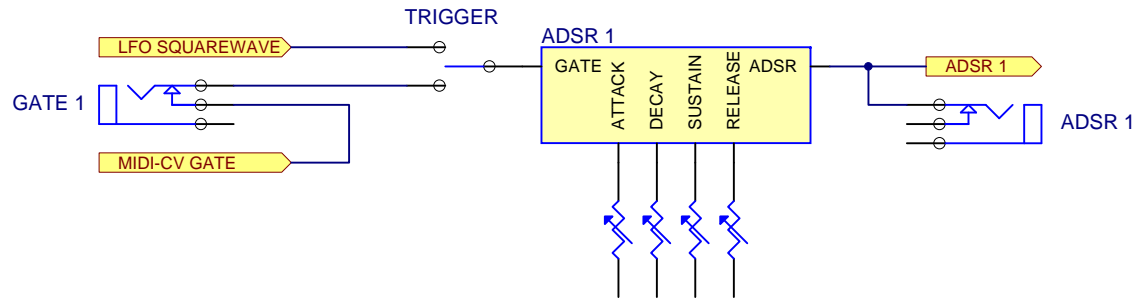

1

2

3

4

A

A

B

B

C

C

D

D

9 Follan Close
Kariang
NSW 2250
Australia

ASM1-Genie

ADSR Configuration

Size A4	FCSM No. 6/02/2007	DWG No. ASM1-Genie - adsr.SCHDOC	Rev 1
Scale		Laurie Biddulph	Sheet 1 of 6

1

2

3

4