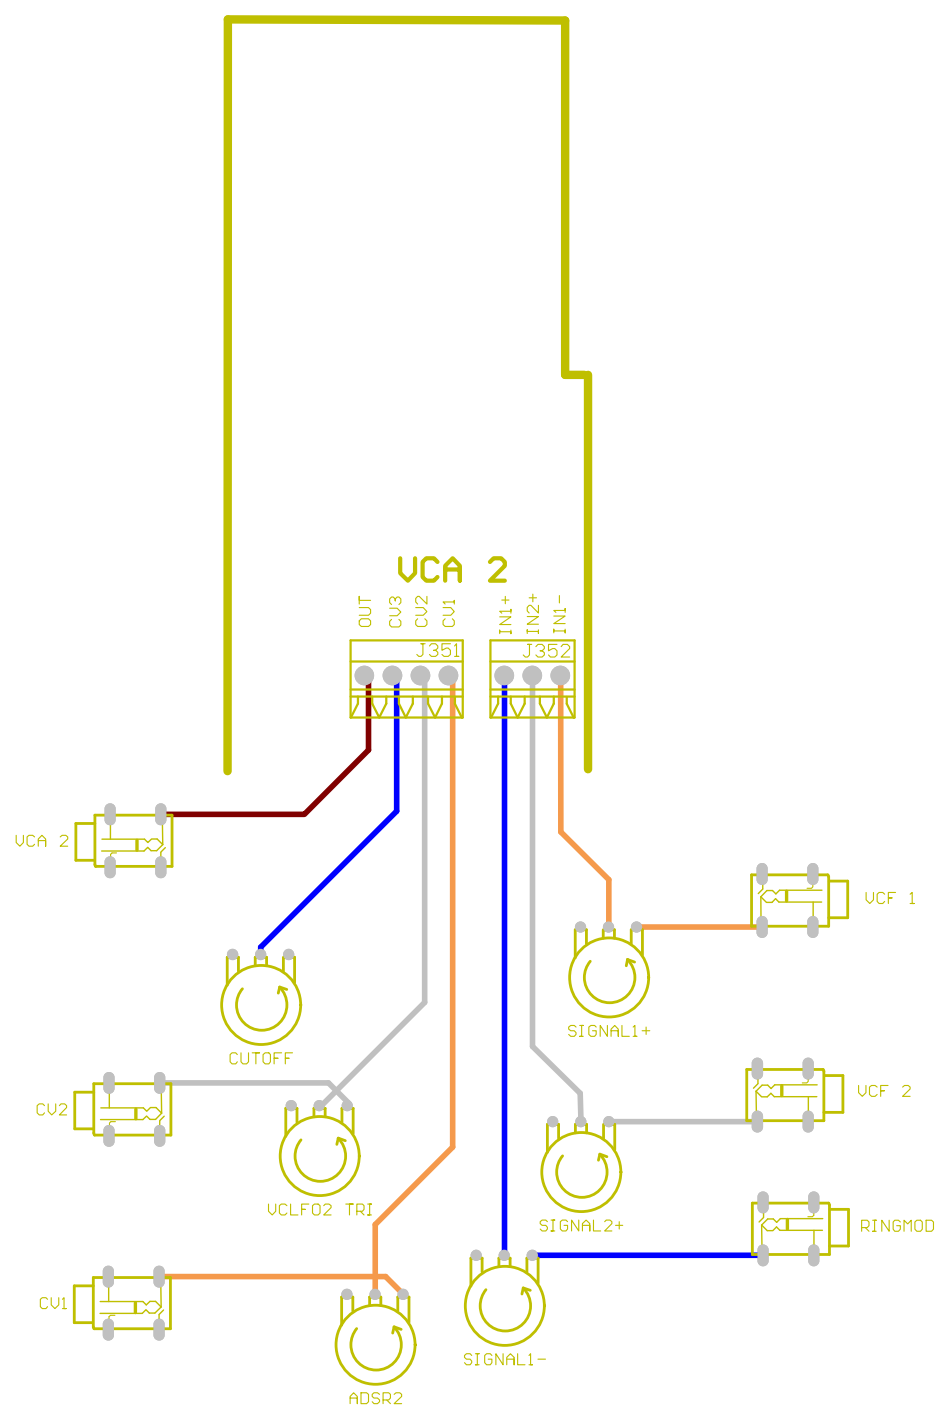

970mm x Orange
 910mm x White
 770mm x Blue
 320mm x Brown

Elby Designs
 Kariong, NSW 2250
 Australia
www.elby-designs.com

ASM2-Wizard
 VCA 2
 Wiring Details

All dimensions in millimeters
 unless stated otherwise.

(A4) Not to scale

Rev: 1

Date: 22/02/07