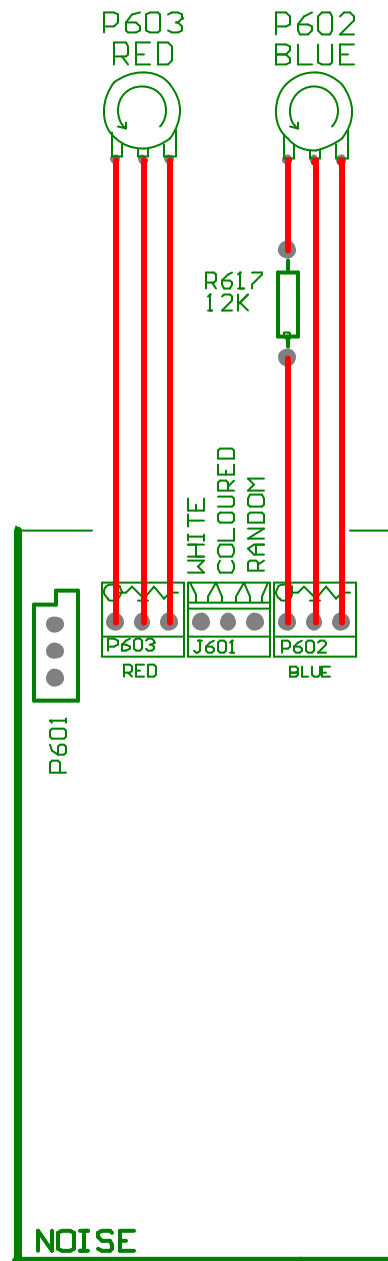

Components viewed from rear

Elby Designs

Kariong, NSW 2250  
Australia

[www.elby-designs.com](http://www.elby-designs.com)

Title:

ASM-2 Noise  
Wiring Details

All dimensions in millimeters  
unless stated otherwise.

<A4> Not to scale

Rev: 2

Date: 26/03/05