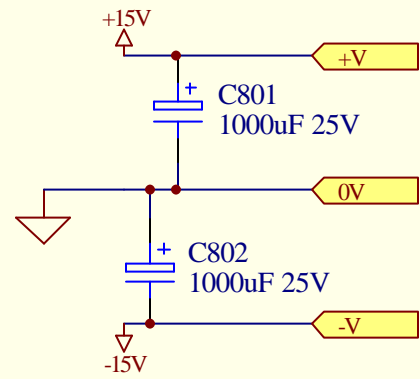

B

B

A

A

Laurie Biddulph
9 Follan Close
Kariang
NSW, 2250

ASM-1 Power Supply Section

Pot terminations: a = anti-clockwise, c = clockwise

Size
A4